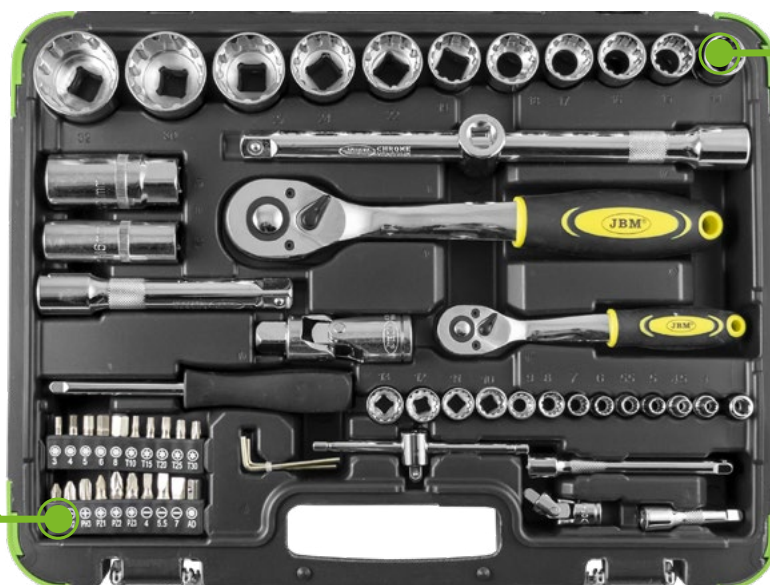

**TRUSĂ CHEI TUBULARE SPLINE
DE 1/2" ȘI 1/4"
CU 61 PIESE**

CROMAT

4,83

3

90

Material: CR-V

61
PCS

CrV

53108

PIESE
DISPONIBILE

CONTAIN

	1/2"	x11	14, 15, 16, 17, 18, 19, 22, 24, 27, 30, 32mm		1/2"	x1	adaptor 3/8" H x 1/2" M			x3	PH1, PH2, PH3
	1/4"	x12	4, 4.5, 5, 5.5, 6, 7, 8, 9, 10, 11, 12, 13mm		1/2"	x2	16, 21mm			x3	PZ1, PZ2, PZ3
		x2	1/2" - 1/4"		1/4"	x1	6mm		6mm	x5	3, 4, 5, 6, 8mm
	1/2"	x2	125, 250mm			x3	1.5, 2, 2.5mm			x3	SL4, SL5.5, SL7
	1/4"	x2	50, 100mm			x1	1/4"			x5	T10, T15, T20, T25, T30
		x2	1/2" - 1/4"			x1	1/4"		6mm	x1	1/4"