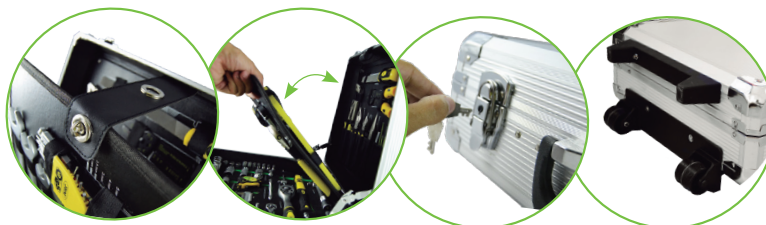

159 PIECE ALUMINIUM TOOL CASE

SATIN FINISH

13,3	1	32
Kg		

Material: CR-V

159
PCS

CrV

1/4"

1/2"

53159

SPARE PARTS AVAILABLE

CONTAIN

	1/2"	x14	14, 15, 16, 17, 18, 19, 20, 21, 22, 23, 24, 27, 30, 32mm
	1/4"	x10	4, 5, 6, 7, 8, 9, 10, 11, 12, 13mm
		x2	1/4" - 1/2"
	1/2"	x2	50, 100mm
	1/4"	x2	125, 250mm
	1/4"	x1	150mm
		x2	1/4" - 1/2"
	1/2"	x1	Übergangsstück 3/8"(H) x 1/2"M
		x2	1/4" - 1/2"
	1/4"	x1	250mm
	1/4"	x1	110mm
	1/2"	x2	16, 21mm
		x1	1/4"