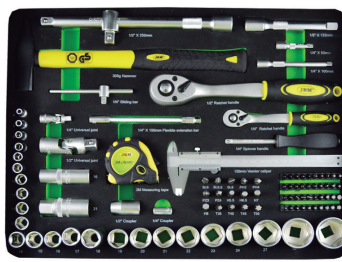

159 PIECE ALUMINIUM TOOL CASE

SATIN FINISH

13,3	1	32
Kg		

Material: CR-V

159
PCS

CrV

1/4"

1/2"

53159

SPARE PARTS AVAILABLE

CONTAIN

	1/2"	x14	14, 15, 16, 17, 18, 19, 20, 21, 22, 23, 24, 27, 30, 32mm
	1/4"	x10	4, 5, 6, 7, 8, 9, 10, 11, 12, 13mm
		x2	1/4" - 1/2"
	1/2"	x2	50, 100mm
	1/4"	x2	125, 250mm
	1/4"	x1	150mm
		x2	1/4" - 1/2"
	1/2"	x1	Übergangsstück 3/8"(H) x 1/2"M
		x2	1/4" - 1/2"
	1/4"	x1	250mm
	1/4"	x1	110mm
	1/2"	x2	16, 21mm
		x1	1/4"

	x9	8, 10, 11, 12, 13, 15, 17, 19, 22mm	
	x9	1.5, 2, 2.5, 3, 4, 5, 6, 8, 10mm	
	x1	100-250V	
	x1		
	+	x2	PH1x80, PH2x100mm
	-	x4	SL3x75, SL4x100, SL6.5x125, SL8x150mm
	+	x1	PH00x50mm
	-	x1	SL2.5x50mm
	x1	250mm	
	x1	160mm	
	x1	180mm	
	x1	160mm	
	x1	200mm	
	x1	7" (180mm)	
	x1	220mm	
	x1	160mm	