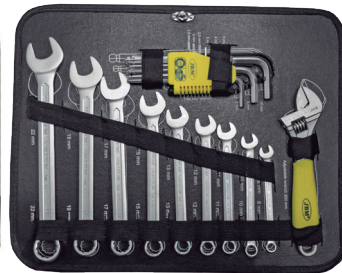

159 PIECE ALUMINIUM TOOL CASE

SATIN FINISH

13,3	1	32
Kg		

Material: CR-V

159
PCS

CrV

1/4"

1/2"

53159

SPARE PARTS AVAILABLE

CONTAIN

	1/2"	x14	14, 15, 16, 17, 18, 19, 20, 21, 22, 23, 24, 27, 30, 32mm
	1/4"	x10	4, 5, 6, 7, 8, 9, 10, 11, 12, 13mm
		x2	1/4" - 1/2"
	1/2"	x2	50, 100mm
	1/4"	x2	125, 250mm
	1/4"	x1	150mm
		x2	1/4" - 1/2"
	1/2"	x1	Übergangsstück 3/8"(H) x 1/2"M
		x2	1/4" - 1/2"
	1/4"	x1	250mm
	1/4"	x1	110mm
	1/2"	x2	16, 21mm
		x1	1/4"

	x9	8, 10, 11, 12, 13, 15, 17, 19, 22mm	
	x9	1.5, 2, 2.5, 3, 4, 5, 6, 8, 10mm	
	x1	100-250V	
	x1		
	+	x2	PH1x80, PH2x100mm
	-	x4	SL3x75, SL4x100, SL6.5x125, SL8x150mm
	+	x1	PH00x50mm
	-	x1	SL2.5x50mm
	x1	250mm	
	x1	160mm	
	x1	180mm	
	x1	160mm	
	x1	200mm	
	x1	7" (180mm)	
	x1	220mm	
	x1	160mm	