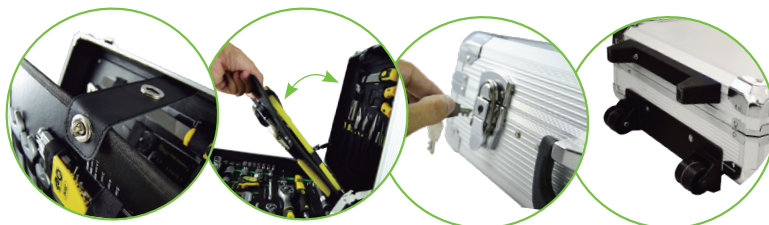

MALETA DE HERRAMIENTAS DE ALUMINIO 159 PIEZAS

CINCADO

13,3	1	32
Kg		

Material: CR-V

159 PCS

CrV

1/4"

1/2"

53159

DESPIECE DISPONIBLE

CONTIENE

	1/2"	x14	14, 15, 16, 17, 18, 19, 20, 21, 22, 23, 24, 27, 30, 32mm
	1/4"	x10	4, 5, 6, 7, 8, 9, 10, 11, 12, 13mm
		x2	1/4" - 1/2"
	1/2"	x2	50, 100mm
	1/4"	x2	125, 250mm
	1/4"	x1	150mm
		x2	1/4" - 1/2"
	1/2"	x1	Übergangsstück 3/8"(H) x 1/2"
		x2	1/4" - 1/2"
	1/4"	x1	250mm
	1/4"	x1	110mm
	1/2"	x2	16, 21mm
		x1	1/4"