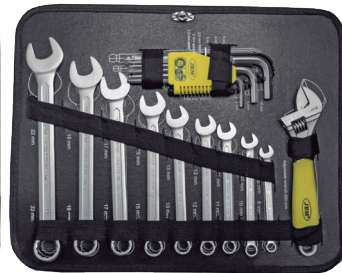

MALETA DE HERRAMIENTAS DE ALUMINIO 159 PIEZAS

CINCADO

13,3	1	32
Kg		

Material: CR-V

159 PCS

CrV

1/4"

1/2"

53159

DESPIECE DISPONIBLE

CONTIENE

	1/2"	x14	14, 15, 16, 17, 18, 19, 20, 21, 22, 23, 24, 27, 30, 32mm
	1/4"	x10	4, 5, 6, 7, 8, 9, 10, 11, 12, 13mm
		x2	1/4" - 1/2"
	1/2"	x2	50, 100mm
	1/4"	x2	125, 250mm
	1/4"	x1	150mm
		x2	1/4" - 1/2"
	1/2"	x1	Übergangsstück 3/8"(H) x 1/2"
		x2	1/4" - 1/2"
	1/4"	x1	250mm
	1/4"	x1	110mm
	1/2"	x2	16, 21mm
		x1	1/4"

	x9	8, 10, 11, 12, 13, 15, 17, 19, 22mm	
	x9	1.5, 2, 2.5, 3, 4, 5, 6, 8, 10mm	
	x1	100-250V	
	x1		
	+	x2	PH1x80, PH2x100mm
	-	x4	SL3x75, SL4x100, SL6.5x125, SL8x150mm
	+	x1	PH00x50mm
	-	x1	SL2.5x50mm
	x1	250mm	
	x1	200mm	
	x1	160mm	
	x1	7" (180mm)	
	x1	180mm	
	x1	220mm	
	x1	160mm	