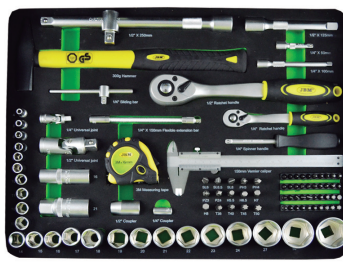

MALETA DE HERRAMIENTAS DE ALUMINIO 159 PIEZAS

CINCADO

13,3	1	32
Kg		

Material: CR-V

159 PCS

CrV

1/4"

1/2"

53159

DESPIECE DISPONIBLE

CONTIENE

	1/2"	x14	14, 15, 16, 17, 18, 19, 20, 21, 22, 23, 24, 27, 30, 32mm
	1/4"	x10	4, 5, 6, 7, 8, 9, 10, 11, 12, 13mm
		x2	1/4" - 1/2"
	1/2"	x2	50, 100mm
	1/4"	x2	125, 250mm
	1/4"	x1	150mm
		x2	1/4" - 1/2"
	1/2"	x1	Übergangsstück 3/8"(H) x 1/2"
		x2	1/4" - 1/2"
	1/4"	x1	250mm
	1/4"	x1	110mm
	1/2"	x2	16, 21mm
		x1	1/4"

	x9	8, 10, 11, 12, 13, 15, 17, 19, 22mm	
	x9	1.5, 2, 2.5, 3, 4, 5, 6, 8, 10mm	
	x1	100-250V	
	x1		
	+	x2	PH1x80, PH2x100mm
	-	x4	SL3x75, SL4x100, SL6.5x125, SL8x150mm
	+	x1	PH00x50mm
	-	x1	SL2.5x50mm
	x1	250mm	
	x1	200mm	
	x1	160mm	
	x1	7" (180mm)	
	x1	180mm	
	x1	220mm	
	x1	160mm	