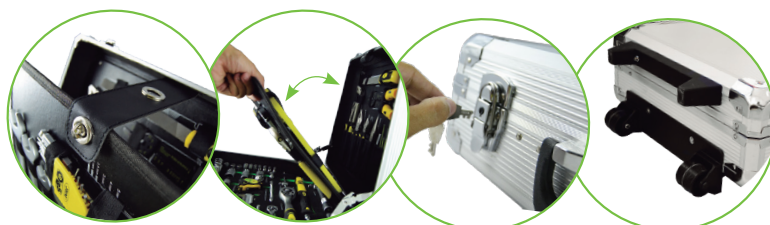

VALIGETTA PORTAUTENSILI ALLUMINIO 159PCS

FINITURA SATINATA

13,3	1	32
Kg		

Materiale: CR-V

159 PCS

CrV

1/4"

1/2"

53159

RICAMBI DISPONIBILI

COMPRESO DA

	1/2"	x14	14, 15, 16, 17, 18, 19, 20, 21, 22, 23, 24, 27, 30, 32mm
	1/4"	x10	4, 5, 6, 7, 8, 9, 10, 11, 12, 13mm
		x2	1/4" - 1/2"
	1/2"	x2	50, 100mm
	1/4"	x2	125, 250mm
	1/4"	x1	150mm
		x2	1/4" - 1/2"
	1/2"	x1	Übergangsstück 3/8"(H) x 1/2"M
		x2	1/4" - 1/2"
	1/4"	x1	250mm
	1/4"	x1	110mm
	1/2"	x2	16, 21mm
		x1	1/4"