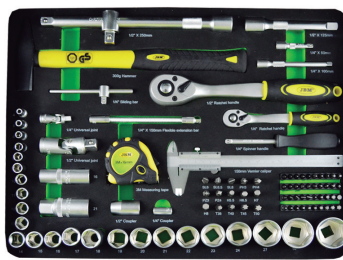

VALIGETTA PORTAUTENSILI ALLUMINIO 159PCS

FINITURA SATINATA

13,3	1	32
Kg		

Materiale: CR-V

159 PCS

CrV

1/4"

1/2"

53159

RICAMBI DISPONIBILI

COMPRESO DA

	1/2"	x14	14, 15, 16, 17, 18, 19, 20, 21, 22, 23, 24, 27, 30, 32mm
	1/4"	x10	4, 5, 6, 7, 8, 9, 10, 11, 12, 13mm
		x2	1/4" - 1/2"
	1/2"	x2	50, 100mm
	1/4"	x2	125, 250mm
	1/4"	x1	150mm
		x2	1/4" - 1/2"
	1/2"	x1	Übergangsstück 3/8"(H) x 1/2"M
		x2	1/4" - 1/2"
	1/4"	x1	250mm
	1/4"	x1	110mm
	1/2"	x2	16, 21mm
		x1	1/4"

		x9	8, 10, 11, 12, 13, 15, 17, 19, 22mm
		x9	1.5, 2, 2.5, 3, 4, 5, 6, 8, 10mm
		x1	100-250V
		x1	
	+	x2	PH1x80, PH2x100mm
	-	x4	SL3x75, SL4x100, SL6.5x125, SL8x150mm
	+	x1	PH00x50mm
	-	x1	SL2.5x50mm
		x1	250mm
		x1	160mm
		x1	180mm
		x1	160mm
		x1	200mm
		x1	7" (180mm)
		x1	220mm
		x1	160mm