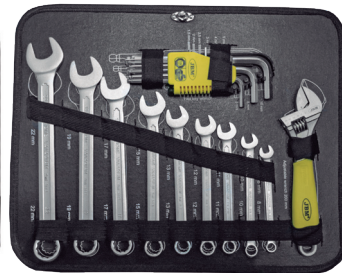

VALIGETTA PORTAUTENSILI ALLUMINIO 159PCS

FINITURA SATINATA

13,3	1	32
Kg		

Materiale: CR-V

159 PCS

CrV

1/4"

1/2"

53159

RICAMBI DISPONIBILI

COMPRESO DA

	1/2"	x14	14, 15, 16, 17, 18, 19, 20, 21, 22, 23, 24, 27, 30, 32mm
	1/4"	x10	4, 5, 6, 7, 8, 9, 10, 11, 12, 13mm
		x2	1/4" - 1/2"
	1/2"	x2	50, 100mm
	1/4"	x2	125, 250mm
	1/4"	x1	150mm
		x2	1/4" - 1/2"
	1/2"	x1	Übergangsstück 3/8"(H) x 1/2"M
		x2	1/4" - 1/2"
	1/4"	x1	250mm
	1/4"	x1	110mm
	1/2"	x2	16, 21mm
		x1	1/4"

		x9	8, 10, 11, 12, 13, 15, 17, 19, 22mm
		x9	1.5, 2, 2.5, 3, 4, 5, 6, 8, 10mm
		x1	100-250V
		x1	
	+	x2	PH1x80, PH2x100mm
	-	x4	SL3x75, SL4x100, SL6.5x125, SL8x150mm
	+	x1	PH00x50mm
	-	x1	SL2.5x50mm
		x1	250mm
		x1	160mm
		x1	180mm
		x1	160mm
		x1	200mm
		x1	7" (180mm)
		x1	220mm
		x1	160mm