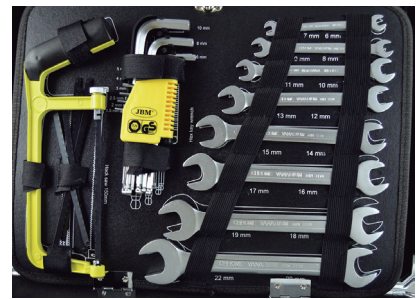

108 PIECES ALUMINIUM TOOL CASE

SATIN FINISH

8,2	1	36

Material: CR-V

108 PCS

CrV

1/2"

1/4"

53444

SPARE PARTS AVAILABLE

CONTAIN

	1/4"	x8	4, 4.5, 5, 5.5, 6, 7, 8, 9mm
	3/8"	x9	10, 11, 12, 13, 14, 15, 17, 18, 19mm
	1/2"	x1	ref. 53158
	1/2"	x1	ref. 53444
	3/8"	x2	75,150mm
	1/2"	x2	75,150mm
	1/4"	x1	adapter 3/8" (H) x 1/4" (M)
	1/4"	x1	25mL
	1/4"	x1	1/4"

	3/8"	x1	16mm
	x2		6x7, 8x9, 10x11, 12x13, 14x15, 16x17, 18x19, 20x22mm
	x2		1.5, 2, 2.5, 3, 4, 5, 6, 8, 10mm
	+	x2	PH1x80, PH2x100mm
	-	x4	SL3.5x75, SL4x100, SL6.5x125, SL8x150mm
	+	x1	PH00x50mm
	-	x1	SL2.5x50mm

	x1	100-250V		x1	
	x1	250mm		x6	1.5mm
	x1	180mm		x1	300gr
	x1	160mm		x31	
	x1	160mm		x1	
	x1	220mm		x1	7"
	x1	18mm		x1	3m
	x10				