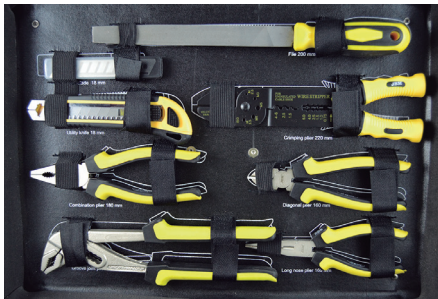

108 PIECES ALUMINIUM TOOL CASE

SATIN FINISH

8,2	1	36

Material: CR-V

108 PCS

CrV

1/2"

1/4"

53444

SPARE PARTS AVAILABLE

CONTAIN

	1/4"	x8	4, 4.5, 5, 5.5, 6, 7, 8, 9mm
	3/8"	x9	10, 11, 12, 13, 14, 15, 17, 18, 19mm
	1/2"	x1	ref. 53158
	1/2"	x1	ref. 53444
	3/8"	x2	75,150mm
	1/2"	x2	75,150mm
	1/4"	x1	adapter 3/8" (H) x 1/4" (M)
	1/4"	x1	25mL
	1/4"	x1	1/4"

	x1	100-250V		x1	
	x1	250mm		x6	1.5mm
	x1	180mm		x1	300gr
	x1	160mm		x31	
	x1	160mm		x1	
	x1	220mm		x1	7"
	x1	18mm		x1	3m
	x10				