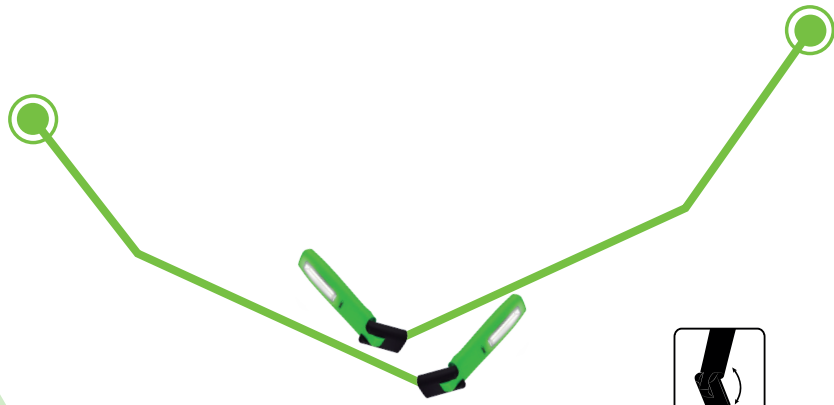

## LED PORTABLE LIGHT WITH MAGNETIC FLEXIBLE BASE - 1000LM

0,45 12 24 360

26mm

257mm

50mm

100V 240V 5V 1A

1000 Lm

6-8H

LED 10W COB 3H

LED 3W 14H

x2 3.7V 4.0Ah

LM 1000 900 700  
5 min 30 min 145 min

6500±400 KELVIN