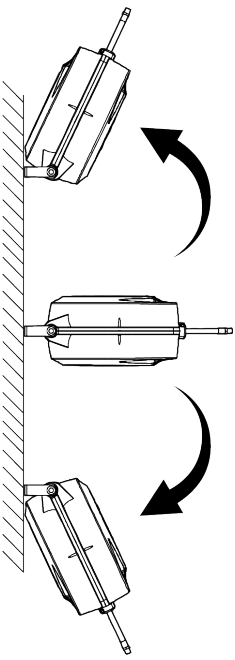

13M AIR HOSE REEL WITH RETRACTABLE – BLUE

6,8	2	30
Kg		

WALL BRACKET INCLUDED

AUTO GUIDE REWIND SYSTEM

3/8"	300 PSI 20 BAR	Ø 9,5 mm	12m	+	1m
------	-------------------	----------	-----	---	----