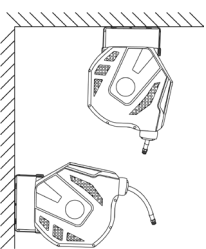

13M AIR HOSE REEL WITH RETRACTABLE – BLUE

6,8	2	30
Kg		

WALL BRACKET INCLUDED

AUTO GUIDE REWIND SYSTEM

3/8"	300 PSI 20 BAR	Ø 9,5 mm	12m	+	1m
------	-------------------	----------	-----	---	----