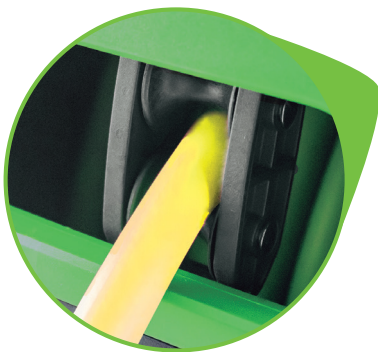

13M AIR HOSE REEL WITH RETRACTABLE - GREEN

6,7	2	30
Kg		

WALL BRACKET INCLUDED

AUTO GUIDE
REWIND SYSTEM

3/8"	300 PSI 20 BAR	Ø 9,5 mm	12m	+	1m
-------------	-------------------	----------	-----	---	----