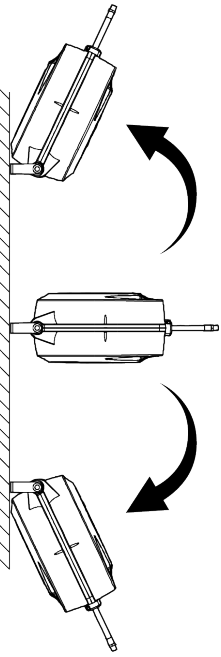

13M AIR HOSE REEL WITH RETRACTABLE - GREEN

6,7	2	30
Kg		

WALL BRACKET INCLUDED

AUTO GUIDE
REWIND SYSTEM

3/8"	300 PSI 20 BAR	Ø 9,5 mm	12m	+	1m
-------------	-------------------	----------	-----	---	----