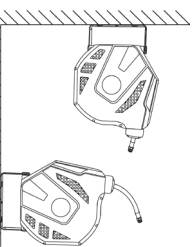

13M AIR HOSE REEL WITH RETRACTABLE - GREEN

6,7	2	30
Kg		

WALL BRACKET INCLUDED

AUTO GUIDE
REWIND SYSTEM

3/8"	300 PSI 20 BAR	Ø 9,5 mm	12m	+	1m
-------------	-------------------	----------	-----	---	----