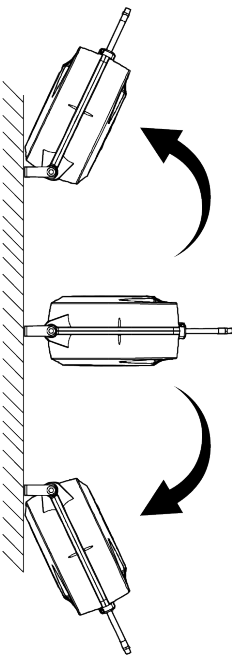

## 22M AIR HOSE REEL WITH RETRACTABLE – BLUE

10,85	1	14

AUTO GUIDE  
REWIND SYSTEM

WALL BRACKET INCLUDED

<b>3/8"</b>	300 PSI 20 BAR	Ø 9,5 mm	20 m	+	2m
-------------	-------------------	----------	------	---	----