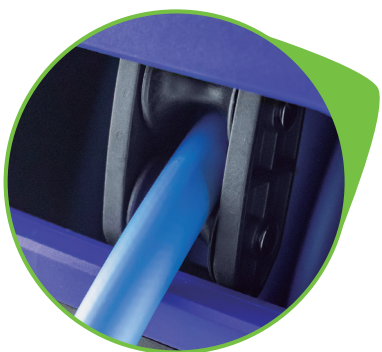

## 22M AIR HOSE REEL WITH RETRACTABLE – BLUE

10,85	1	14

AUTO GUIDE  
REWIND SYSTEM

WALL BRACKET INCLUDED

<b>3/8"</b>	300 PSI 20 BAR	Ø 9,5 mm	20 m	+	2m
-------------	-------------------	----------	------	---	----