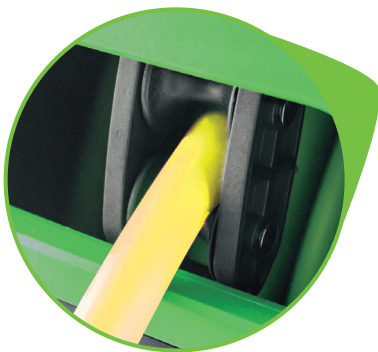

## 22M AIR HOSE REEL WITH RETRACTABLE - GREEN

10,75	1	14

WALL BRACKET INCLUDED

AUTO GUIDE  
REWIND SYSTEM

<b>3/8"</b>	300 PSI 20 BAR	Ø 9,5 mm	20 m	+	2m
-------------	-------------------	----------	------	---	----