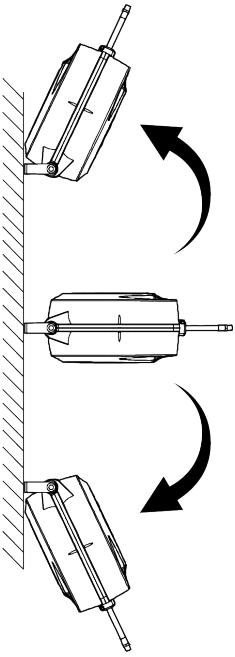

## 22M AIR HOSE REEL WITH RETRACTABLE - GREEN

10,75	1	14

WALL BRACKET INCLUDED

AUTO GUIDE  
REWIND SYSTEM

<b>3/8"</b>	300 PSI 20 BAR	Ø 9,5 mm	20 m	+	2m
-------------	-------------------	----------	------	---	----