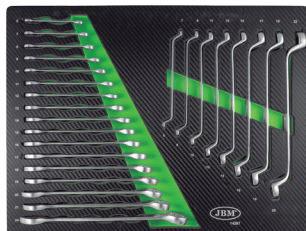

TAB LOCK
IN EACH
INDIVIDUAL
DRAWER

2 LOCKABLE WHEELS

CENTRAL
LOCKING
SYSTEM

CONTAIN

EVA TOOL SETS:

WITH 4 MODULES IN CARBON
FIBER FINISH

53708

1st tray: 14296

2nd Tray: 14297

3rd Tray: 14298

4th Tray: 14299