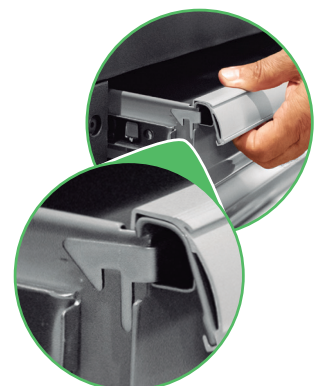

7 DRAWER CABINET WITH TOOLS - GRAY

56,5	1	2	FULL
Kg			

ACCESSORIES
AND SPARE PARTS

172
PCS

300
Kg

SMALL DRAWER (X5)

BIG DRAWER (X2)

DRAWER LOADING CAPACITY: 35KG.
TOTAL LOADING CAPACITY: 300KG.

TAB LOCK
IN EACH
INDIVIDUAL
DRAWER

2 LOCKABLE WHEELS

CENTRAL
LOCKING
SYSTEM

CONTAIN

EVA TOOL SETS:

WITH 4 MODULES IN CARBON
FIBER FINISH

53708

1st tray: 14296