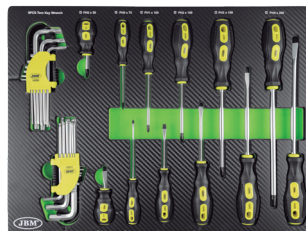

TAB LOCK
IN EACH
INDIVIDUAL
DRAWER

2 LOCKABLE WHEELS

CENTRAL
LOCKING
SYSTEM

CONTAIN

EVA TOOL SETS:

WITH 4 MODULES IN CARBON
FIBER FINISH

53708

1st tray: 14296

2nd Tray: 14297

3rd Tray: 14298

4th Tray: 14299