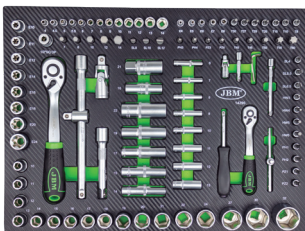

TAB LOCK
IN EACH
INDIVIDUAL
DRAWER

2 LOCKABLE WHEELS

CENTRAL
LOCKING
SYSTEM

CONTAIN

EVA TOOL SETS:

WITH 4 MODULES IN CARBON
FIBER FINISH

53708

1st tray: 14296

2nd Tray: 14297

3rd Tray: 14298

4th Tray: 14299