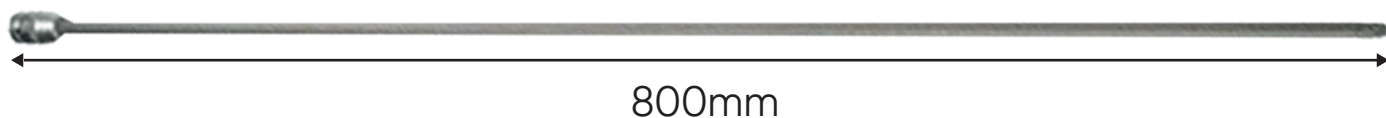

**EXTRA-LONG BIT SOCKET**  
12-POINT

1/2"

CrV

0,80	10	20

Material: CR-V

1/2" 1/2" 800mm:  
Ø 12mm