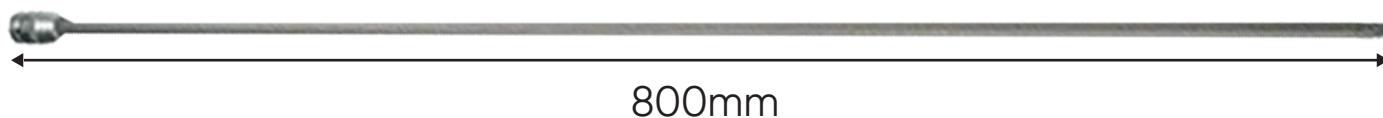

12-PUNKT BIT  
EXTRALANG

1/2"

CrV

1,05	10	20

Material: CR-V

1/2" 1/2" 800mm:  
Ø 14mm