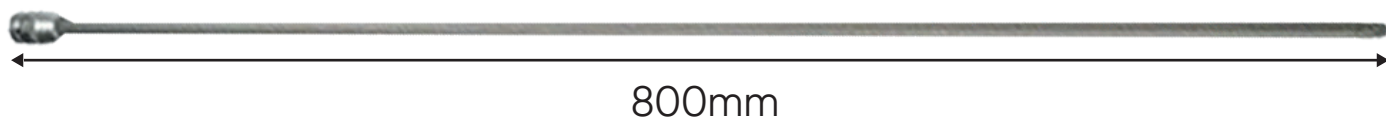

**EXTRA-LONG BIT SOCKET**  
12-POINT

1,05	10	20

1/2"

CrV

Material: CR-V

1/2" 1/2" 800mm:  
Ø 14mm