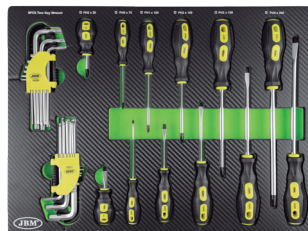

2 LOCKABLE WHEELS

SMALL DRAWER (X5)

BIG DRAWER (X2)

DRAWER LOADING CAPACITY: 35KG.
TOTAL LOADING CAPACITY: 300KG.

CONTAIN

EVA TOOL SETS:

WITH 4 MODULES IN CARBON FIBER FINISH

53708

1st tray: 14296

2nd Tray: 14297

3rd Tray: 14298

4th Tray: 14299