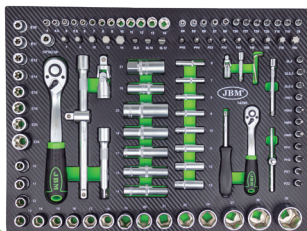

7 DRAWER CABINET- RED

56,5 1 2 FULL

Kg

ACCESSORIES AND SPARE PARTS

172 PCS

300 Kg

TAB LOCK IN EACH INDIVIDUAL DRAWER

CENTRAL LOCKING SYSTEM

2 LOCKABLE WHEELS

SMALL DRAWER (X5)

BIG DRAWER (X2)

DRAWER LOADING CAPACITY: 35KG.
TOTAL LOADING CAPACITY: 300KG.

CONTAIN

EVA TOOL SETS:

WITH 4 MODULES IN CARBON FIBER FINISH

53708

1st tray: 14296

2nd Tray: 14297

3rd Tray: 14298

4th Tray: 14299