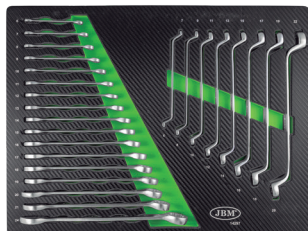

2 LOCKABLE WHEELS

SMALL DRAWER (X5)

BIG DRAWER (X2)

DRAWER LOADING CAPACITY: 35KG.
TOTAL LOADING CAPACITY: 300KG.

CONTAIN

EVA TOOL SETS:

WITH 4 MODULES IN CARBON FIBER FINISH

53708

1st tray: 14296

2nd Tray: 14297

3rd Tray: 14298

4th Tray: 14299