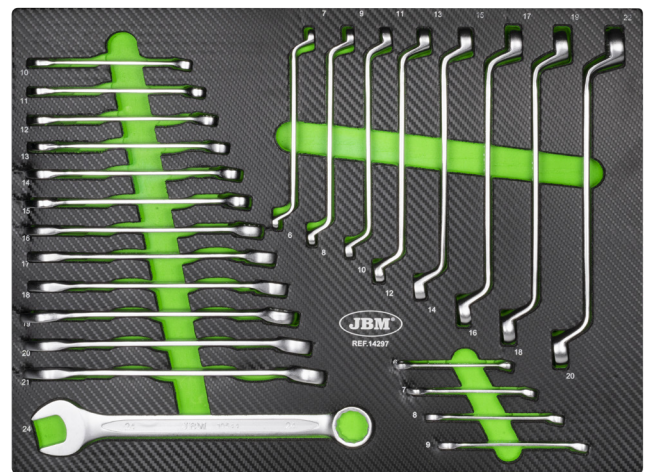

53708

4 TRAY EVA TRAY IN CARBON FIBER FINISH SET

IT CONTAINS

14296 108 PIECE SOCKET SET TOOL TRAY

14297 25 PIECES COMBINATION AND OFFSET SPANNER SET TRAY

14298 SCREWDRIVER AND "L" KEY SET TRAY

14299 HAMMER AND PLIER SET TRAY

EVA TRY SPARE PARTS

14296

	1/2"	x17	10, 11, 12, 13, 14, 15, 16, 17, 18, 19, 20, 21, 22, 24, 27, 30, 32mm
	1/4"	x13	4, 4.5, 5, 5.5, 6, 7, 8, 9, 10, 11, 12, 13, 14mm
	1/2"	x5	14, 15, 17, 19, 22mm
	1/4"	x8	6, 7, 8, 9, 10, 11, 12, 13mm
	1/2"	x8	E10, E11, E12, E14, E16, E18, E20, E24
	1/4"	x5	E4, E5, E6, E7, E8
	7/32"	x2	1/2" - 1/4"
	1/2"	x2	125, 250mm
	1/4"	x2	50, 100mm
		x2	
	1/2"	x1	
	1/2"	x2	16, 21mm
		x3	1.5, 2, 2.5mm

		x2	PH1, PH2
		x2	PZ1, PZ2
	1/4"	x4	3, 4, 5, 6mm
		x3	SL4, SL5.5, SL6.5
		x8	T8, T10, T15, T20, T25, T27, T30
		x2	PH3, PH4
		x2	PZ3, PZ4
	8mm	x5	7, 8, 10, 12, 14mm
		x3	SL8, SL10, SL12
		x5	T40, T45, T50, T55, T60
		x1	1/4"
		x1	1/4"
	1/2"	x1	8mm