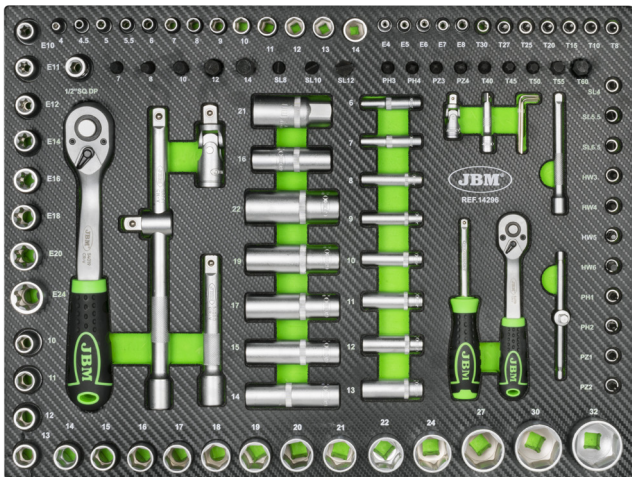

53708

4 TRAY EVA TRAY IN CARBON FIBER FINISH SET

IT CONTAINS

14296 108 PIECE SOCKET SET TOOL TRAY

14297 25 PIECES COMBINATION AND OFFSET SPANNER SET TRAY

14298 SCREWDRIVER AND "L" KEY SET TRAY

14299 HAMMER AND PLIER SET TRAY

EVA TRY SPARE PARTS

14296

	1/2"	x17	10, 11, 12, 13, 14, 15, 16, 17, 18, 19, 20, 21, 22, 24, 27, 30, 32mm
	1/4"	x13	4, 4.5, 5, 5.5, 6, 7, 8, 9, 10, 11, 12, 13, 14mm
	1/2"	x5	14, 15, 17, 19, 22mm
	1/4"	x8	6, 7, 8, 9, 10, 11, 12, 13mm
	1/2"	x8	E10, E11, E12, E14, E16, E18, E20, E24
	1/4"	x5	E4, E5, E6, E7, E8
	7/32"	x2	1/2" - 1/4"
	1/2"	x2	125, 250mm
	1/4"	x2	50, 100mm
		x2	
	1/2"	x1	
	1/2"	x2	16, 21mm
		x3	1.5, 2, 2.5mm

		x2	PH1, PH2
		x2	PZ1, PZ2
	1/4"	x4	3, 4, 5, 6mm
		x3	SL4, SL5.5, SL6.5
		x8	T8, T10, T15, T20, T25, T27, T30
		x2	PH3, PH4
		x2	PZ3, PZ4
	8mm	x5	7, 8, 10, 12, 14mm
		x3	SL8, SL10, SL12
		x5	T40, T45, T50, T55, T60
		x1	1/4"
		x1	1/4"
	1/2"	x1	8mm