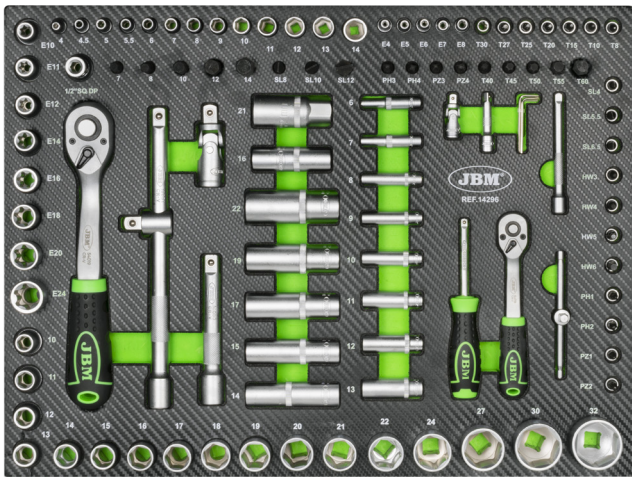

53708

**SET DI 4 MODULI DI UTENSILI IN CARBONIO EVA**

INCLUDE

14296 MODULO 108 PEZZI CON BUSI ESAGONALI CON FINITURA IN FIBRA DI CARBONIO

14297 MODULO EVA CON 25 CHIAVI COMBinate E PIEGATE

14298 MODULO EVA DI CACCIAVITI E CHIAVI ESAGONALI

14299 MODULO EVA DI MARTELLI E PINZE

**SMONTAGGIO DEI MODULI**

**14296**

	<b>1/2"</b>	x17	10, 11, 12, 13, 14, 15, 16, 17, 18, 19, 20, 21, 22, 24, 27, 30, 32mm
	<b>1/4"</b>	x13	4, 4.5, 5, 5.5, 6, 7, 8, 9, 10, 11, 12, 13, 14mm
	<b>1/2"</b>	x5	14, 15, 17, 19, 22mm
	<b>1/4"</b>	x8	6, 7, 8, 9, 10, 11, 12, 13mm
	<b>1/2"</b>	x8	E10, E11, E12, E14, E16, E18, E20, E24
	<b>1/4"</b>	x5	E4, E5, E6, E7, E8
	<b>T2</b>	x2	1/2" - 1/4"
	<b>1/2"</b>	x2	125, 250mm
	<b>1/4"</b>	x2	50, 100mm
		x2	
	<b>1/2"</b>	x1	
	<b>1/2"</b>	x2	16, 21mm
		x3	1.5, 2, 2.5mm

		x2	PH1, PH2
		x2	PZ1, PZ2
	<b>1/4"</b>	x4	3, 4, 5, 6mm
		x3	SL4, SL5.5, SL6.5
		x8	T8, T10, T15, T20, T25, T27, T30
		x2	PH3, PH4
		x2	PZ3, PZ4
	<b>8mm</b>	x5	7, 8, 10, 12, 14mm
		x3	SL8, SL10, SL12
		x5	T40, T45, T50, T55, T60
		x1	1/4"
		x1	1/4"
	<b>1/2"</b>	x1	8mm