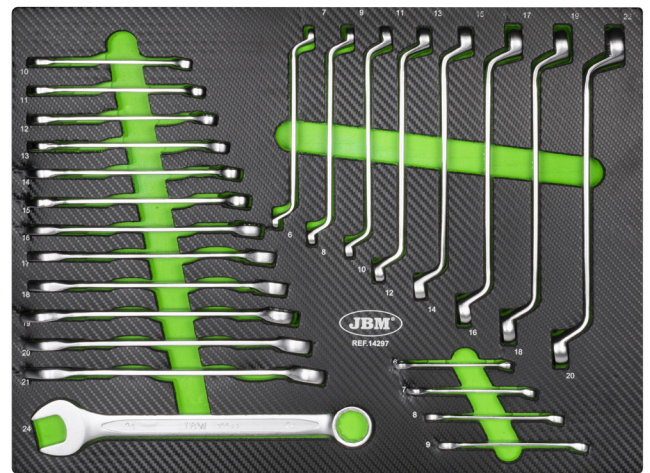

53708

**SET DI 4 MODULI DI UTENSILI IN CARBONIO EVA**

INCLUDE

14296 MODULO 108 PEZZI CON BUSI ESAGONALI CON FINITURA IN FIBRA DI CARBONIO

14297 MODULO EVA CON 25 CHIAVI COMBinate E PIEGATE

14298 MODULO EVA DI CACCIAVITI E CHIAVI ESAGONALI

14299 MODULO EVA DI MARTELLI E PINZE

**SMONTAGGIO DEI MODULI**

**14296**

	<b>1/2"</b>	x17	10, 11, 12, 13, 14, 15, 16, 17, 18, 19, 20, 21, 22, 24, 27, 30, 32mm
	<b>1/4"</b>	x13	4, 4.5, 5, 5.5, 6, 7, 8, 9, 10, 11, 12, 13, 14mm
	<b>1/2"</b>	x5	14, 15, 17, 19, 22mm
	<b>1/4"</b>	x8	6, 7, 8, 9, 10, 11, 12, 13mm
	<b>1/2"</b>	x8	E10, E11, E12, E14, E16, E18, E20, E24
	<b>1/4"</b>	x5	E4, E5, E6, E7, E8
	<b>T2</b>	x2	1/2" - 1/4"
	<b>1/2"</b>	x2	125, 250mm
	<b>1/4"</b>	x2	50, 100mm
		x2	
	<b>1/2"</b>	x1	
	<b>1/2"</b>	x2	16, 21mm
		x3	1.5, 2, 2.5mm

		x2	PH1, PH2
		x2	PZ1, PZ2
	<b>1/4"</b>	x4	3, 4, 5, 6mm
		x3	SL4, SL5.5, SL6.5
		x8	T8, T10, T15, T20, T25, T27, T30
		x2	PH3, PH4
		x2	PZ3, PZ4
	<b>8mm</b>	x5	7, 8, 10, 12, 14mm
		x3	SL8, SL10, SL12
		x5	T40, T45, T50, T55, T60
		x1	1/4"
		x1	1/4"
	<b>1/2"</b>	x1	8mm