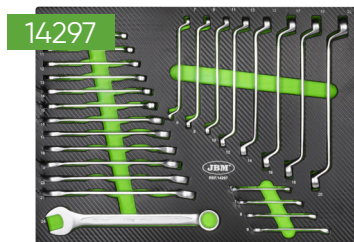

53708

**SET DI 4 MODULI DI UTENSILI IN CARBONIO EVA**

INCLUDE

14296 MODULO 108 PEZZI CON BUSI ESAGONALI CON FINITURA IN FIBRA DI CARBONIO

14297 MODULO EVA CON 25 CHIAVI COMBinate E PIEGATE

14298 MODULO EVA DI CACCIAVITI E CHIAVI ESAGONALI

14299 MODULO EVA DI MARTELLI E PINZE

**SMONTAGGIO DEI MODULI**

**14296**

	<b>1/2"</b>	x17	10, 11, 12, 13, 14, 15, 16, 17, 18, 19, 20, 21, 22, 24, 27, 30, 32mm
	<b>1/4"</b>	x13	4, 4.5, 5, 5.5, 6, 7, 8, 9, 10, 11, 12, 13, 14mm
	<b>1/2"</b>	x5	14, 15, 17, 19, 22mm
	<b>1/4"</b>	x8	6, 7, 8, 9, 10, 11, 12, 13mm
	<b>1/2"</b>	x8	E10, E11, E12, E14, E16, E18, E20, E24
	<b>1/4"</b>	x5	E4, E5, E6, E7, E8
	<b>T2</b>	x2	1/2" - 1/4"
	<b>1/2"</b>	x2	125, 250mm
	<b>1/4"</b>	x2	50, 100mm
		x2	
	<b>1/2"</b>	x1	
	<b>1/2"</b>	x2	16, 21mm
		x3	1.5, 2, 2.5mm

		x2	PH1, PH2
		x2	PZ1, PZ2
	<b>1/4"</b>	x4	3, 4, 5, 6mm
		x3	SL4, SL5.5, SL6.5
		x8	T8, T10, T15, T20, T25, T27, T30
		x2	PH3, PH4
		x2	PZ3, PZ4
	<b>8mm</b>	x5	7, 8, 10, 12, 14mm
		x3	SL8, SL10, SL12
		x5	T40, T45, T50, T55, T60
		x1	1/4"
		x1	1/4"
	<b>1/2"</b>	x1	8mm