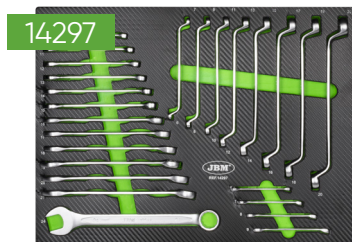

53708

KIT DE 4 MÓDULOS DE CARBONO EVA PARA FERRAMENTAS

INCLUI

14296 MÓDULO DE 108 PEÇAS COM SOQUETES HEXAGONAIS COM ACABAMENTO EM FIBRA DE CARBONO

14297 MÓDULO DE CHAVES DE ESTRIA COM 25 PEÇAS

14298 MÓDULO EVA DE CHAVE DE FENDA E CHAVE HEGAXONAL

14299 MÓDULO EVA DE MARTEIROS E ALICATES

DESMONTAGEM DOS MÓDULOS

14296

	1/2"	x17	10, 11, 12, 13, 14, 15, 16, 17, 18, 19, 20, 21, 22, 24, 27, 30, 32mm
	1/4"	x13	4, 4.5, 5, 5.5, 6, 7, 8, 9, 10, 11, 12, 13, 14mm
	1/2"	x5	14, 15, 17, 19, 22mm
	1/4"	x8	6, 7, 8, 9, 10, 11, 12, 13mm
	1/2"	x8	E10, E11, E12, E14, E16, E18, E20, E24
	1/4"	x5	E4, E5, E6, E7, E8
	7/16"	x2	1/2" - 1/4"
	1/2"	x2	125, 250mm
	1/4"	x2	50, 100mm
		x2	
	1/2"	x1	
	1/2"	x2	16, 21mm
		x3	1.5, 2, 2.5mm

		x2	PH1, PH2
		x2	PZ1, PZ2
	1/4"	x4	3, 4, 5, 6mm
		x3	SL4, SL5.5, SL6.5
		x8	T8, T10, T15, T20, T25, T27, T30
		x2	PH3, PH4
		x2	PZ3, PZ4
	8mm	x5	7, 8, 10, 12, 14mm
		x3	SL8, SL10, SL12
		x5	T40, T45, T50, T55, T60
		x1	1/4"
		x1	1/4"
	1/2"	x1	8mm