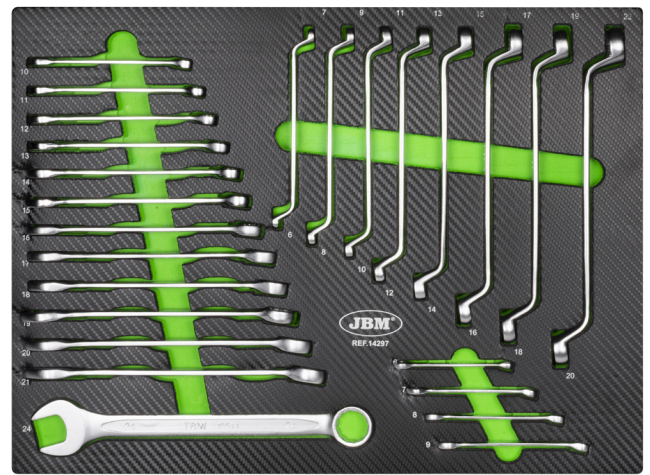

53708

KIT DE 4 MÓDULOS DE CARBONO EVA PARA FERRAMENTAS

INCLUI

14296 MÓDULO DE 108 PEÇAS COM SOQUETES HEXAGONAIS COM ACABAMENTO EM FIBRA DE CARBONO

14297 MÓDULO DE CHAVES DE ESTRIA COM 25 PEÇAS

14298 MÓDULO EVA DE CHAVE DE FENDA E CHAVE HEGAXONAL

14299 MÓDULO EVA DE MARTEIROS E ALICATES

DESMONTAGEM DOS MÓDULOS

14296

	1/2"	x17	10, 11, 12, 13, 14, 15, 16, 17, 18, 19, 20, 21, 22, 24, 27, 30, 32mm
	1/4"	x13	4, 4.5, 5, 5.5, 6, 7, 8, 9, 10, 11, 12, 13, 14mm
	1/2"	x5	14, 15, 17, 19, 22mm
	1/4"	x8	6, 7, 8, 9, 10, 11, 12, 13mm
	1/2"	x8	E10, E11, E12, E14, E16, E18, E20, E24
	1/4"	x5	E4, E5, E6, E7, E8
	7/16"	x2	1/2" - 1/4"
	1/2"	x2	125, 250mm
	1/4"	x2	50, 100mm
		x2	
	1/2"	x1	
	1/2"	x2	16, 21mm
		x3	1.5, 2, 2.5mm

		x2	PH1, PH2
		x2	PZ1, PZ2
	1/4"	x4	3, 4, 5, 6mm
		x3	SL4, SL5.5, SL6.5
		x8	T8, T10, T15, T20, T25, T27, T30
		x2	PH3, PH4
		x2	PZ3, PZ4
	8mm	x5	7, 8, 10, 12, 14mm
		x3	SL8, SL10, SL12
		x5	T40, T45, T50, T55, T60
		x1	1/4"
		x1	1/4"
	1/2"	x1	8mm