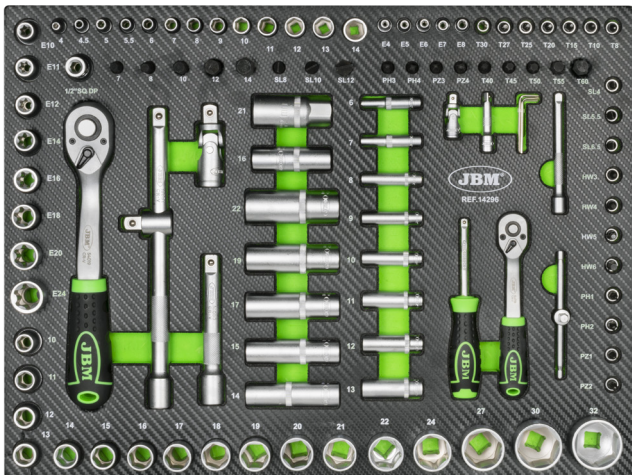

53708

KIT DE 4 MÓDULOS DE CARBONO EVA PARA FERRAMENTAS

INCLUI

14296 MÓDULO DE 108 PEÇAS COM SOQUETES HEXAGONAIS COM ACABAMENTO EM FIBRA DE CARBONO

14297 MÓDULO DE CHAVES DE ESTRIA COM 25 PEÇAS

14298 MÓDULO EVA DE CHAVE DE FENDA E CHAVE HEGAXONAL

14299 MÓDULO EVA DE MARTEIROS E ALICATES

DESMONTAGEM DOS MÓDULOS

14296

	1/2"	x17	10, 11, 12, 13, 14, 15, 16, 17, 18, 19, 20, 21, 22, 24, 27, 30, 32mm
	1/4"	x13	4, 4.5, 5, 5.5, 6, 7, 8, 9, 10, 11, 12, 13, 14mm
	1/2"	x5	14, 15, 17, 19, 22mm
	1/4"	x8	6, 7, 8, 9, 10, 11, 12, 13mm
	1/2"	x8	E10, E11, E12, E14, E16, E18, E20, E24
	1/4"	x5	E4, E5, E6, E7, E8
	7/16"	x2	1/2" - 1/4"
	1/2"	x2	125, 250mm
	1/4"	x2	50, 100mm
		x2	
	1/2"	x1	
	1/2"	x2	16, 21mm
		x3	1.5, 2, 2.5mm

		x2	PH1, PH2
		x2	PZ1, PZ2
	1/4"	x4	3, 4, 5, 6mm
		x3	SL4, SL5.5, SL6.5
		x8	T8, T10, T15, T20, T25, T27, T30
		x2	PH3, PH4
		x2	PZ3, PZ4
	8mm	x5	7, 8, 10, 12, 14mm
		x3	SL8, SL10, SL12
		x5	T40, T45, T50, T55, T60
		x1	1/4"
		x1	1/4"
	1/2"	x1	8mm