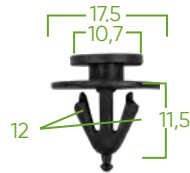

14388

PLASTIC CLIP SET 8PCS FOR 53713 OE:  
7703077250

14389

PLASTIC CLIP SET 6PCS FOR 53713 OE:  
6995A3

14390

PLASTIC CLIP SET 6PCS FOR 53713

14391  
PLASTIC CLIP SET 15PCS FOR 53713

14392  
PLASTIC CLIP SET 6PCS FOR 53713

14393  
PLASTIC CLIP SET 8PCS FOR 53713

14395  
PLASTIC CLIP SET 8PCS FOR 53713

14396  
PLASTIC CLIP SET 6PCS FOR 53713

14397  
PLASTIC CLIP SET 6PCS FOR 53713

\* Measures in millimeters.