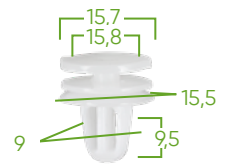

14388

PLASTIC CLIP SET 8PCS FOR 53713 OE:  
7703077250

14389

PLASTIC CLIP SET 6PCS FOR 53713 OE:  
6995A3

14390

PLASTIC CLIP SET 6PCS FOR 53713

14391  
PLASTIC CLIP SET 15PCS FOR 53713

14392  
PLASTIC CLIP SET 6PCS FOR 53713

14393  
PLASTIC CLIP SET 8PCS FOR 53713

14395  
PLASTIC CLIP SET 8PCS FOR 53713

14396  
PLASTIC CLIP SET 6PCS FOR 53713

14397  
PLASTIC CLIP SET 6PCS FOR 53713

\* Measures in millimeters.