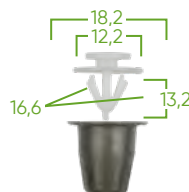

IT CONTAINS

14398

PLASTIC CLIP SET 8PCS FOR 53714
OE: 6995X3

14399

PLASTIC CLIP SET 6PCS FOR 53714
OE: 129943

14402

PLASTIC CLIP SET 8PCS FOR 53714
OE: 856548

14404

PLASTIC CLIP SET 8PCS FOR 53714
OE: 71728806

14405

PLASTIC CLIP SET 8PCS FOR 53714
OE: 968865987703

14406

PLASTIC CLIP SET 10PCS FOR 53714
OE: 856540

14408

PLASTIC CLIP SET 10PCS FOR 53714
OE: 856534

14409

PLASTIC CLIP SET 8PCS FOR 53714
OE: 357853586

** Measures in millimeters.*