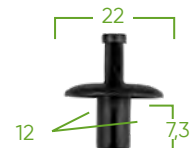

IT CONTAINS

14422

PLASTIC CLIP SET 6PCS FOR  
53716/53718 OE: A0009913940

14423

PLASTIC CLIP SET 15PCS FOR 53716  
OE: 6E0837732

14424

PLASTIC CLIP SET 7PCS FOR 53716

14425

PLASTIC CLIP SET 2PCS FOR 53716 OE:  
6Q0868243

14426

PLASTIC CLIP SET 8PCS FOR 53716 OE:  
171201969

14427

PLASTIC CLIP SET 4PCS FOR 53716  
OE: 4D0807300

14428  
PLASTIC CLIP SET 12PCS FOR 53716  
OE: 251823717

14429  
PLASTIC CLIP SET 6PCS FOR 53716

14370  
PLASTIC CLIP SET 3PCS FOR 53711

14431  
PLASTIC CLIP SET 2PCS FOR 53716 OE:  
3B0868243

14430  
PLASTIC CLIP SET 3PCS FOR 53716 OE:  
8E0821989A

\* Measures in millimeters.