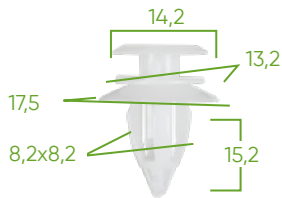

14439
PLASTIC CLIP SET 8PCS FOR 53717 OE:
0069884378

14440
PLASTIC CLIP SET 8PCS FOR 53717

14441
PLASTIC CLIP SET 10PCS FOR 53717
OE: 0019884981

14442
PLASTIC CLIP SET 6PCS FOR 53717

14443
PLASTIC CLIP SET 8PCS FOR 53717

14444
PLASTIC CLIP SET 10PCS FOR 53717
OE: 0019886081

14445
PLASTIC CLIP SET 10PCS FOR 53717

* Measures in millimeters.