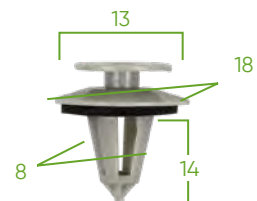

53717

96 PCS CLIP ASSORTMENT
MERCEDES-BENZ FOR DOOR PANEL/
MOLDING

TECHNICAL SPECIFICATIONS

Pieces	96
Brands	MERCEDES-BENZ

SPARE PARTS AVAILABLE

Scan the QR code for more information about the spare parts included in this plastic clips and staples set.

IT CONTAINS

14434
PLASTIC CLIP SET 8PCS FOR 53717

14435
PLASTIC CLIP SET 6PCS FOR 53717

14436
PLASTIC CLIP SET 8PCS FOR 53717 OE:
A0009910198

14437
PLASTIC CLIP SET 6PCS FOR 53717 OE:
A0019912698

14438
PLASTIC CLIP SET 8PCS FOR 53717 OE:
A0089880978

14439
PLASTIC CLIP SET 8PCS FOR 53717 OE:
0069884378

14440
PLASTIC CLIP SET 8PCS FOR 53717

14441
PLASTIC CLIP SET 10PCS FOR 53717
OE: 0019884981

14442
PLASTIC CLIP SET 6PCS FOR 53717

14443
PLASTIC CLIP SET 8PCS FOR 53717

14444
PLASTIC CLIP SET 10PCS FOR 53717
OE: 0019886081

14445
PLASTIC CLIP SET 10PCS FOR 53717

* Measures in millimeters.