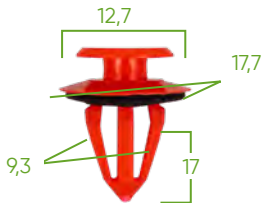

53717

96 PCS CLIP ASSORTMENT
MERCEDES-BENZ FOR DOOR PANEL/
MOLDING

TECHNICAL SPECIFICATIONS

Pieces	96
Brands	MERCEDES-BENZ

SPARE PARTS AVAILABLE

Scan the QR code for more information about the spare parts included in this plastic clips and staples set.

IT CONTAINS

14434
PLASTIC CLIP SET 8PCS FOR 53717

14435
PLASTIC CLIP SET 6PCS FOR 53717

14436
PLASTIC CLIP SET 8PCS FOR 53717 OE:
A0009910198

14437
PLASTIC CLIP SET 6PCS FOR 53717 OE:
A0019912698

14438
PLASTIC CLIP SET 8PCS FOR 53717 OE:
A0089880978

14439
PLASTIC CLIP SET 8PCS FOR 53717 OE:
0069884378

14440
PLASTIC CLIP SET 8PCS FOR 53717

14441
PLASTIC CLIP SET 10PCS FOR 53717
OE: 0019884981

14442
PLASTIC CLIP SET 6PCS FOR 53717

14443
PLASTIC CLIP SET 8PCS FOR 53717

14444
PLASTIC CLIP SET 10PCS FOR 53717
OE: 0019886081

14445
PLASTIC CLIP SET 10PCS FOR 53717

* Measures in millimeters.