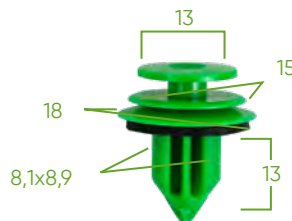

53717

96 PCS CLIP ASSORTMENT
MERCEDES-BENZ FOR DOOR PANEL/
MOLDING

TECHNICAL SPECIFICATIONS

Pieces	96
Brands	MERCEDES-BENZ

SPARE PARTS AVAILABLE

Scan the QR code for more information about the spare parts included in this plastic clips and staples set.

IT CONTAINS

14434
PLASTIC CLIP SET 8PCS FOR 53717

14435
PLASTIC CLIP SET 6PCS FOR 53717

14436
PLASTIC CLIP SET 8PCS FOR 53717 OE:
A0009910198

14437
PLASTIC CLIP SET 6PCS FOR 53717 OE:
A0019912698

14438
PLASTIC CLIP SET 8PCS FOR 53717 OE:
A0089880978

14439
PLASTIC CLIP SET 8PCS FOR 53717 OE:
0069884378

14440
PLASTIC CLIP SET 8PCS FOR 53717

14441
PLASTIC CLIP SET 10PCS FOR 53717
OE: 0019884981

14442
PLASTIC CLIP SET 6PCS FOR 53717

14443
PLASTIC CLIP SET 8PCS FOR 53717

14444
PLASTIC CLIP SET 10PCS FOR 53717
OE: 0019886081

14445
PLASTIC CLIP SET 10PCS FOR 53717

* Measures in millimeters.