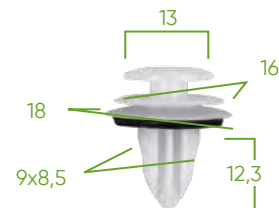

53717

96 PCS CLIP ASSORTMENT
MERCEDES-BENZ FOR DOOR PANEL/
MOLDING

TECHNICAL SPECIFICATIONS

Pieces	96
Brands	MERCEDES-BENZ

SPARE PARTS AVAILABLE

Scan the QR code for more information about the spare parts included in this plastic clips and staples set.

IT CONTAINS

14434
PLASTIC CLIP SET 8PCS FOR 53717

14435
PLASTIC CLIP SET 6PCS FOR 53717

14436
PLASTIC CLIP SET 8PCS FOR 53717 OE:
A0009910198

14437
PLASTIC CLIP SET 6PCS FOR 53717 OE:
A0019912698

14438
PLASTIC CLIP SET 8PCS FOR 53717 OE:
A0089880978

14439
PLASTIC CLIP SET 8PCS FOR 53717 OE:
0069884378

14440
PLASTIC CLIP SET 8PCS FOR 53717

14441
PLASTIC CLIP SET 10PCS FOR 53717
OE: 0019884981

14442
PLASTIC CLIP SET 6PCS FOR 53717

14443
PLASTIC CLIP SET 8PCS FOR 53717

14444
PLASTIC CLIP SET 10PCS FOR 53717
OE: 0019886081

14445
PLASTIC CLIP SET 10PCS FOR 53717

* Measures in millimeters.