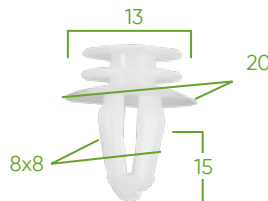

53717

96 PCS CLIP ASSORTMENT
MERCEDES-BENZ FOR DOOR PANEL/
MOLDING

TECHNICAL SPECIFICATIONS

Pieces	96
Brands	MERCEDES-BENZ

SPARE PARTS AVAILABLE

Scan the QR code for more information about the spare parts included in this plastic clips and staples set.

IT CONTAINS

14434
PLASTIC CLIP SET 8PCS FOR 53717

14435
PLASTIC CLIP SET 6PCS FOR 53717

14436
PLASTIC CLIP SET 8PCS FOR 53717 OE:
A0009910198

14437
PLASTIC CLIP SET 6PCS FOR 53717 OE:
A0019912698

14438
PLASTIC CLIP SET 8PCS FOR 53717 OE:
A0089880978

14439
PLASTIC CLIP SET 8PCS FOR 53717 OE:
0069884378

14440
PLASTIC CLIP SET 8PCS FOR 53717

14441
PLASTIC CLIP SET 10PCS FOR 53717
OE: 0019884981

14442
PLASTIC CLIP SET 6PCS FOR 53717

14443
PLASTIC CLIP SET 8PCS FOR 53717

14444
PLASTIC CLIP SET 10PCS FOR 53717
OE: 0019886081

14445
PLASTIC CLIP SET 10PCS FOR 53717

* Measures in millimeters.