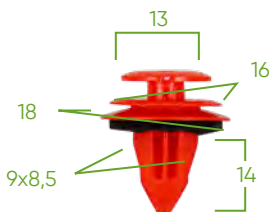

53717

96 PCS CLIP ASSORTMENT
MERCEDES-BENZ FOR DOOR PANEL/
MOLDING

TECHNICAL SPECIFICATIONS

Pieces	96
Brands	MERCEDES-BENZ

SPARE PARTS AVAILABLE

Scan the QR code for more information about the spare parts included in this plastic clips and staples set.

IT CONTAINS

14434
PLASTIC CLIP SET 8PCS FOR 53717

14435
PLASTIC CLIP SET 6PCS FOR 53717

14436
PLASTIC CLIP SET 8PCS FOR 53717 OE:
A0009910198

14437
PLASTIC CLIP SET 6PCS FOR 53717 OE:
A0019912698

14438
PLASTIC CLIP SET 8PCS FOR 53717 OE:
A0089880978

14439
PLASTIC CLIP SET 8PCS FOR 53717 OE:
0069884378

14440
PLASTIC CLIP SET 8PCS FOR 53717

14441
PLASTIC CLIP SET 10PCS FOR 53717
OE: 0019884981

14442
PLASTIC CLIP SET 6PCS FOR 53717

14443
PLASTIC CLIP SET 8PCS FOR 53717

14444
PLASTIC CLIP SET 10PCS FOR 53717
OE: 0019886081

14445
PLASTIC CLIP SET 10PCS FOR 53717

* Measures in millimeters.