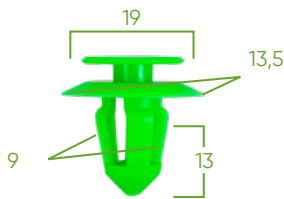

53717

96 PCS CLIP ASSORTMENT
MERCEDES-BENZ FOR DOOR PANEL/
MOLDING

TECHNICAL SPECIFICATIONS

Pieces	96
Brands	MERCEDES-BENZ

SPARE PARTS AVAILABLE

Scan the QR code for more information about the spare parts included in this plastic clips and staples set.

IT CONTAINS

14434
PLASTIC CLIP SET 8PCS FOR 53717

14435
PLASTIC CLIP SET 6PCS FOR 53717

14436
PLASTIC CLIP SET 8PCS FOR 53717 OE:
A0009910198

14437
PLASTIC CLIP SET 6PCS FOR 53717 OE:
A0019912698

14438
PLASTIC CLIP SET 8PCS FOR 53717 OE:
A0089880978

14439
PLASTIC CLIP SET 8PCS FOR 53717 OE:
0069884378

14440
PLASTIC CLIP SET 8PCS FOR 53717

14441
PLASTIC CLIP SET 10PCS FOR 53717
OE: 0019884981

14442
PLASTIC CLIP SET 6PCS FOR 53717

14443
PLASTIC CLIP SET 8PCS FOR 53717

14444
PLASTIC CLIP SET 10PCS FOR 53717
OE: 0019886081

14445
PLASTIC CLIP SET 10PCS FOR 53717

* Measures in millimeters.