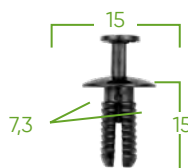

53718

151 PCS CLIP ASSORTMENT
MERCEDES-BENZ FOR UPHOLSTERY

TECHNICAL SPECIFICATIONS

Pieces	151
Brands	MERCEDES-BENZ

SPARE PARTS AVAILABLE

Scan the QR code for more information about the spare parts included in this plastic clips and staples set.

IT CONTAINS

14422

PLASTIC CLIP SET 6PCS FOR 53716/53718 OE: A0009913940

14446

PLASTIC CLIP SET 20PCS FOR 53718 OE: 9903492

14447

PLASTIC CLIP SET 6PCS FOR 53718 FOR 53718/53720 OE: 51471911992

14448

PLASTIC CLIP SET 12PCS FOR 53718 OE: N105835019B9

14449

PLASTIC CLIP SET 10PCS FOR 53718/53720 OE: A0009905492

14450

PLASTIC CLIP SET 12PCS FOR 53718 OE: N0385012

14451
PLASTIC CLIP SET 12PCS FOR 53718
OE: A1239900092