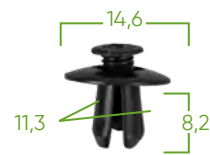

53718

151 PCS CLIP ASSORTMENT
MERCEDES-BENZ FOR UPHOLSTERY

TECHNICAL SPECIFICATIONS

Pieces	151
Brands	MERCEDES-BENZ

SPARE PARTS AVAILABLE

Scan the QR code for more information about the spare parts included in this plastic clips and staples set.

IT CONTAINS

14422

PLASTIC CLIP SET 6PCS FOR 53716/53718 OE: A0009913940

14446

PLASTIC CLIP SET 20PCS FOR 53718 OE: 9903492

14447

PLASTIC CLIP SET 6PCS FOR 53718 FOR 53718/53720 OE: 51471911992

14448

PLASTIC CLIP SET 12PCS FOR 53718 OE: N105835019B9

14449

PLASTIC CLIP SET 10PCS FOR 53718/53720 OE: A0009905492

14450

PLASTIC CLIP SET 12PCS FOR 53718 OE: N0385012

14451
PLASTIC CLIP SET 12PCS FOR 53718
OE: A1239900092