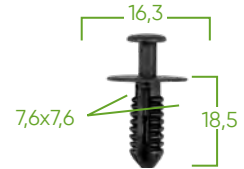

PLASTIC CLIP SET 12PCS FOR 53718 OE: N105835019B9

14449

PLASTIC CLIP SET 10PCS FOR 53718/53720 OE: A0009905492

14450

PLASTIC CLIP SET 12PCS FOR 53718 OE: N0385012

14451
PLASTIC CLIP SET 12PCS FOR 53718
OE: A1239900092

14452
PLASTIC CLIP SET 25PCS FOR 53718

14453
PLASTIC CLIP SET 20PCS FOR 53718

14455
PLASTIC CLIP SET 12PCS FOR 53718

14456
PLASTIC CLIP SET 6PCS FOR 53718

14457
PLASTIC CLIP SET 10PCS FOR 53718
OE: A1249900492

* Measures in millimeters.