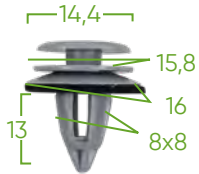

PLASTIC CLIP SET 2PCS FOR 53719 OE: 7147122912

14461

PLASTIC CLIP SET 8PCS FOR 53719 OE: 51411973500

14462

PLASTIC CLIP SET 8PCS FOR 53719

14463
PLASTIC CLIP SET 8PCS FOR 53719

14464
PLASTIC CLIP SET 10PCS FOR 53719
OE: 611769

14465
PLASTIC CLIP SET 10PCS FOR 53719
OE: 7147145753

14466
PLASTIC CLIP SET 8PCS FOR 53719

14468
PLASTIC CLIP SET 8PCS FOR 53719

14469
PLASTIC CLIP SET 8PCS FOR 53719 OE:
7147133419

* Measures in millimeters.