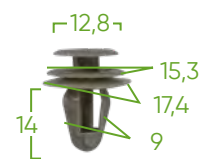

53719

92 PCS CLIP ASSORTMENT BMW MINI FOR DOOR PANEL/MOLDING

TECHNICAL SPECIFICATIONS

Pieces	92
Brands	BMW

SPARE PARTS AVAILABLE

Scan the QR code for more information about the spare parts included in this plastic clips and staples set.

IT CONTAINS

14359

PLASTIC CLIP SET 4PCS FOR 53710/53719 OE: 51418224768

14458

PLASTIC CLIP SET 8PCS FOR 53719

14459

PLASTIC CLIP SET 6PCS FOR 53719

14460

PLASTIC CLIP SET 2PCS FOR 53719 OE: 7147122912

14461

PLASTIC CLIP SET 8PCS FOR 53719 OE: 51411973500

14462

PLASTIC CLIP SET 8PCS FOR 53719

14463
PLASTIC CLIP SET 8PCS FOR 53719

14464
PLASTIC CLIP SET 10PCS FOR 53719
OE: 611769