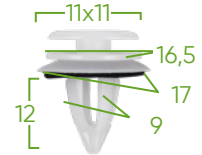

PLASTIC CLIP SET 2PCS FOR 53719 OE: 7147122912

14461

PLASTIC CLIP SET 8PCS FOR 53719 OE: 51411973500

14462

PLASTIC CLIP SET 8PCS FOR 53719

14463
PLASTIC CLIP SET 8PCS FOR 53719

14464
PLASTIC CLIP SET 10PCS FOR 53719
OE: 611769

14465
PLASTIC CLIP SET 10PCS FOR 53719
OE: 7147145753

14466
PLASTIC CLIP SET 8PCS FOR 53719

14468
PLASTIC CLIP SET 8PCS FOR 53719

14469
PLASTIC CLIP SET 8PCS FOR 53719 OE:
7147133419

* Measures in millimeters.