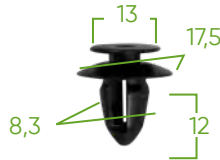

PLASTIC CLIP SET 2PCS FOR 53719 OE: 7147122912

14461

PLASTIC CLIP SET 8PCS FOR 53719 OE: 51411973500

14462

PLASTIC CLIP SET 8PCS FOR 53719

14463
PLASTIC CLIP SET 8PCS FOR 53719

14464
PLASTIC CLIP SET 10PCS FOR 53719
OE: 611769

14465
PLASTIC CLIP SET 10PCS FOR 53719
OE: 7147145753

14466
PLASTIC CLIP SET 8PCS FOR 53719

14468
PLASTIC CLIP SET 8PCS FOR 53719

14469
PLASTIC CLIP SET 8PCS FOR 53719 OE:
7147133419

* Measures in millimeters.