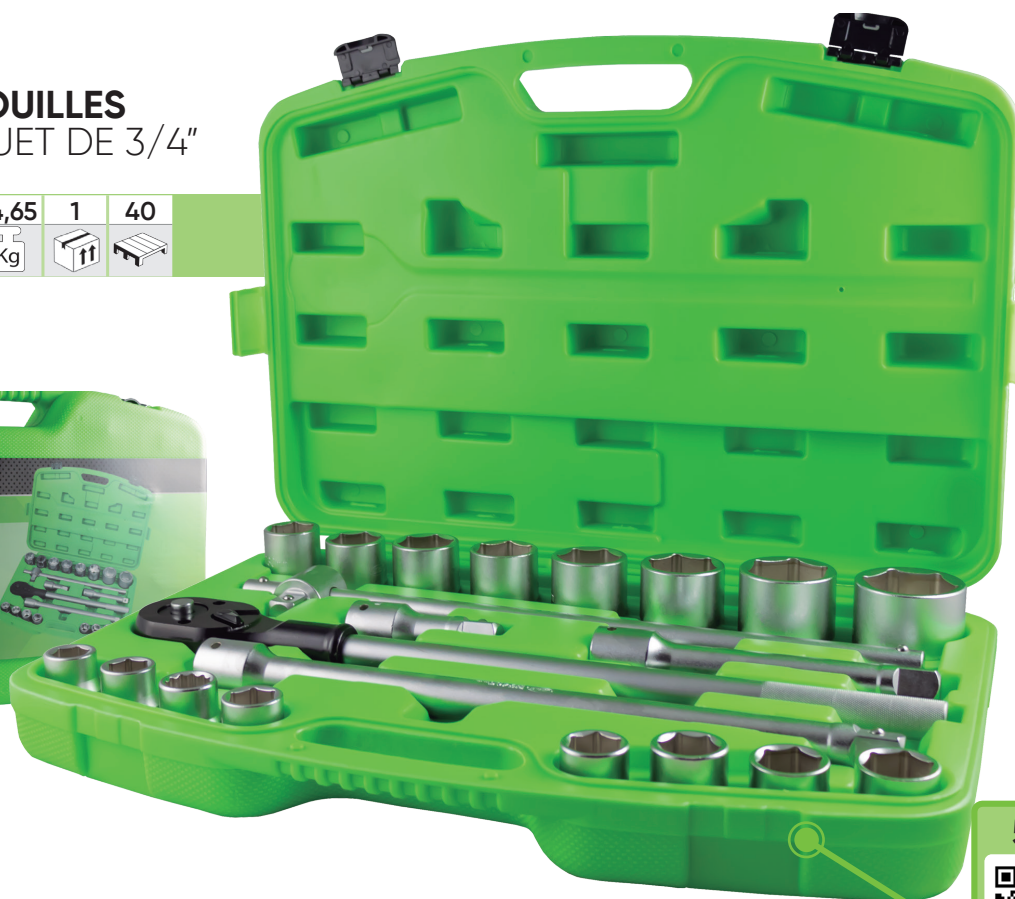

COFFRET DE DOUILLES
21 PIÈCES CLIQUET DE 3/4"

ACIER,
ZINGUÉ

14,65
Kg

1
Coffret

40
Pièces

Matière: CR-V

21
PCS

CrV

3/4"

53727

PIÈCES DE
RECHANGE
DISPONIBLES

CONTIENT

	3/4" x16	19, 21, 22, 23, 24, 26, 27, 29, 30, 32, 35, 36, 38, 41, 46, 50mm
	3/4" x1	495mm
	3/4" x3	100, 200, 400mm
	3/4" x1	445mm