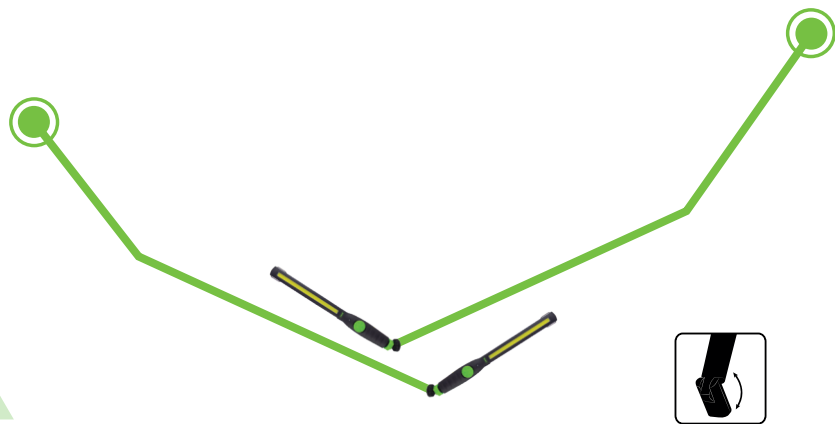

COB WORKING LIGHT - 400LM

0,25 20 60 1.080

IN 20 UNITS
DISPLAY CASE

powerful LED light:
from 30Lm to 400Lm

LIGHT
INTENSITY
SELECTOR

360°

380mm

32mm

30-400 Lm	LED COB 30lm 10H	LED COB 400lm 2,5H		3-4H 	x1 3.7V 2.6Ah Li-Ion
---------------------	------------------------	--------------------------	--	----------	-------------------------------