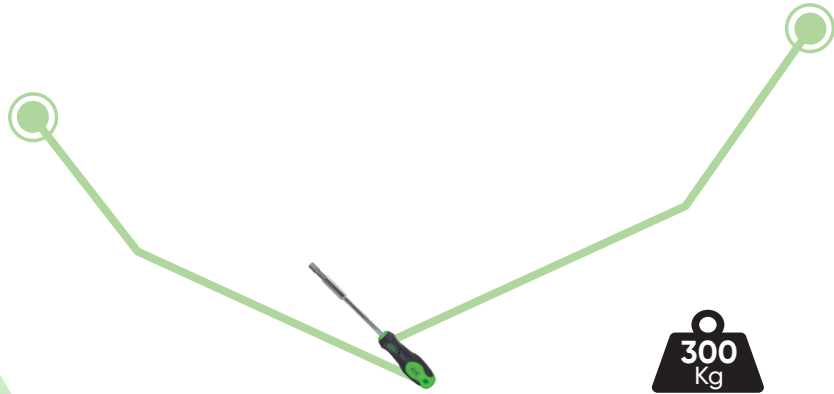

7 DRAWER EMPTY CABINET- GRAY

56,3	1	2	EMPTY

ACCESSORIES AND SPARE PARTS

300 Kg

SMALL DRAWER (X5)

BIG DRAWER (X2)

**DRAWER LOADING CAPACITY: 35KG.
TOTAL LOADING CAPACITY: 300KG.**

CENTRAL LOCKING SYSTEM

2 LOCKABLE WHEELS

TAB LOCK IN EACH INDIVIDUAL DRAWER