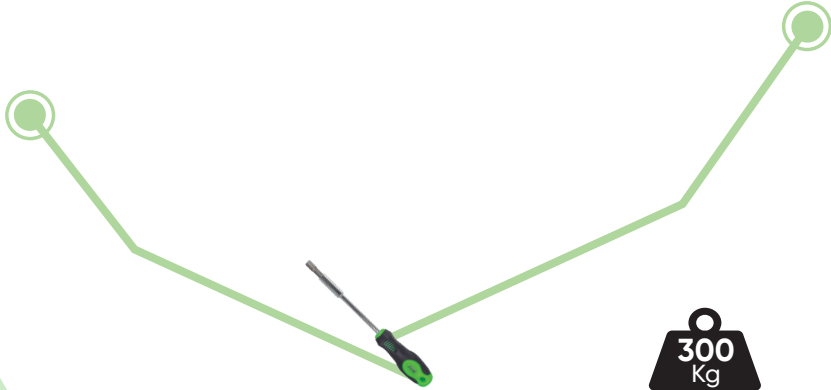

## 7 DRAWER EMPTY CABINET- RED

56,3 1 2 **EMPTY**

Kg

### ACCESSORIES AND SPARE PARTS

**300**  
Kg

#### SMALL DRAWER (X5)

**35Kg**

#### BIG DRAWER (X2)

**35Kg**

DRAWER LOADING CAPACITY: 35KG.  
TOTAL LOADING CAPACITY: 300KG.

**CENTRAL LOCKING SYSTEM**

**2 LOCKABLE WHEELS**

**TAB LOCK IN EACH INDIVIDUAL DRAWER**