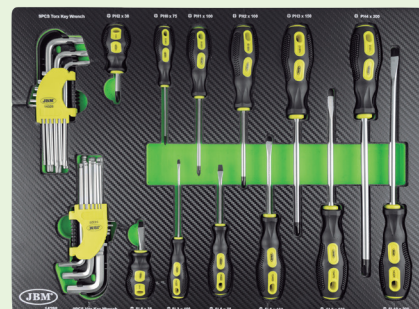

5" CASTERS, 2 FIXED WHEELS AND 2 SWIVEL CASTERS, ONE WITH BRAKE

CENTRAL LOCKING SYSTEM

TAB CLOSURE IN EACH INDIVIDUAL DRAWER

## ASSORTED EVA TOOL SETS:

WITH 4 MODULES IN CARBON FIBER FINISH

SMALL DRAWER (X6)

DRAWER LOADING CAPACITY: 40KG.

997mm

TOTAL LOADING CAPACITY: 125KG.

BIG DRAWER (X1)

+34 680 240 104