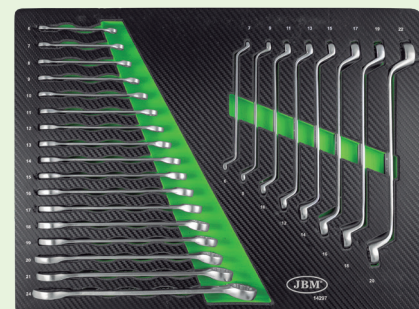

5" CASTERS, 2 FIXED WHEELS AND 2 SWIVEL CASTERS, ONE WITH BRAKE

CENTRAL LOCKING SYSTEM

TAB CLOSURE IN EACH INDIVIDUAL DRAWER

## ASSORTED EVA TOOL SETS:

WITH 4 MODULES IN CARBON FIBER FINISH

SMALL DRAWER (X6)

DRAWER LOADING CAPACITY: 40KG.

997mm

TOTAL LOADING CAPACITY: 125KG.

BIG DRAWER (X1)

+34 680 240 104