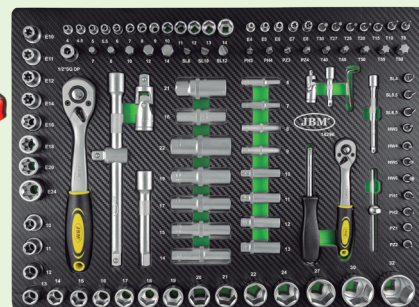

5" CASTERS, 2 FIXED WHEELS AND 2 SWIVEL CASTERS, ONE WITH BRAKE

CENTRAL LOCKING SYSTEM

TAB CLOSURE IN EACH INDIVIDUAL DRAWER

## ASSORTED EVA TOOL SETS:

WITH 4 MODULES IN CARBON FIBER FINISH

SMALL DRAWER (X6)

DRAWER LOADING CAPACITY: 40KG.

997mm

TOTAL LOADING CAPACITY: 125KG.

BIG DRAWER (X1)

+34 680 240 104