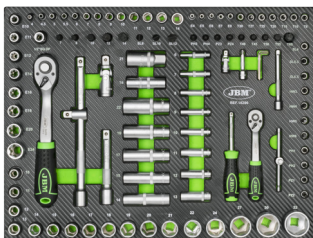

53767

7 DRAWER TOOL TROLLEY - BLUE - TOOLS INCLUDED

TECHNICAL SPECIFICATIONS

Pieces	172
Material	Acero inoxidable/Stainless steel
Drawers	7
Drawer dimensions	533x400x74mm
Dimensions large drawer	533x400x151.5mm
Small drawer capacity	30,000Kg
Large drawer capacity	30,000Kg
Contains	53708
Weight	65,00Kg
Dimensions (LxWxH)	775x466x960mm

WITH EVA MODULES

53708 SET OF 4 EVA CARBON MODULES FOR TOOL TROLLEY

IT CONTAINS

14296 108 PIECE SOCKET SET TOOL TRAY

14297 25 PIECES COMBINATION AND OFFSET SPANNER SET TRAY

14298 SCREWDRIVER AND "L" KEY SET TRAY

14299 HAMMER AND PLIER SET TRAY

EVA TRY SPARE PARTS

14296

	1/2"	x17	10, 11, 12, 13, 14, 15, 16, 17, 18, 19, 20, 21, 22, 24, 27, 30, 32mm
	1/4"	x13	4, 4.5, 5, 5.5, 6, 7, 8, 9, 10, 11, 12, 13, 14mm
	1/2"	x5	14, 15, 17, 19, 22mm
	1/4"	x8	6, 7, 8, 9, 10, 11, 12, 13mm
	1/2"	x8	E10, E11, E12, E14, E16, E18, E20, E24
	1/4"	x5	E4, E5, E6, E7, E8
	7/16"	x2	1/2" - 1/4"
	1/2"	x2	125, 250mm
	1/4"	x2	50, 100mm
		x2	
	1/2"	x1	
	1/2"	x2	16, 21mm
		x3	1.5, 2, 2.5mm