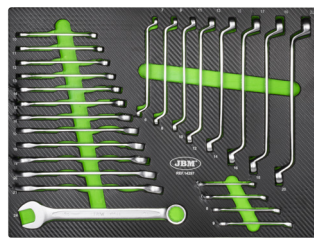

53767

7 DRAWER TOOL TROLLEY - BLUE - TOOLS INCLUDED

TECHNICAL SPECIFICATIONS

Pieces	172
Material	Acero inoxidable/Stainless steel
Drawers	7
Drawer dimensions	533x400x74mm
Dimensions large drawer	533x400x151.5mm
Small drawer capacity	30,000Kg
Large drawer capacity	30,000Kg
Contains	53708
Weight	65,00Kg
Dimensions (LxWxH)	775x466x960mm

WITH EVA MODULES

53708 SET OF 4 EVA CARBON MODULES FOR TOOL TROLLEY

IT CONTAINS

14296 108 PIECE SOCKET SET TOOL TRAY

14297 25 PIECES COMBINATION AND OFFSET SPANNER SET TRAY

14298 SCREWDRIVER AND "L" KEY SET TRAY

14299 HAMMER AND PLIER SET TRAY

EVA TRY SPARE PARTS

14296

	1/2"	x17	10, 11, 12, 13, 14, 15, 16, 17, 18, 19, 20, 21, 22, 24, 27, 30, 32mm
	1/4"	x13	4, 4.5, 5, 5.5, 6, 7, 8, 9, 10, 11, 12, 13, 14mm
	1/2"	x5	14, 15, 17, 19, 22mm
	1/4"	x8	6, 7, 8, 9, 10, 11, 12, 13mm
	1/2"	x8	E10, E11, E12, E14, E16, E18, E20, E24
	1/4"	x5	E4, E5, E6, E7, E8
	7/16"	x2	1/2" - 1/4"
	1/2"	x2	125, 250mm
	1/4"	x2	50, 100mm
		x2	
	1/2"	x1	
	1/2"	x2	16, 21mm
		x3	1.5, 2, 2.5mm