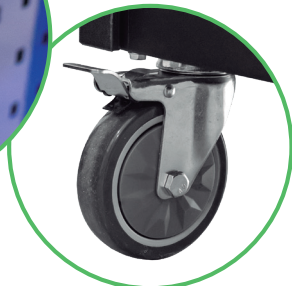

7 DRAWER EMPTY CABINET- BLUE

59 Kg 1 4 EMPTY

ACCESSORIES AND SPARE PARTS

300 Kg

SMALL DRAWER (X5)

74mm 533mm 400mm 35Kg

BIG DRAWER (X2)

151,5mm 533mm 400mm 35Kg

DRAWER LOADING CAPACITY: 35KG.
TOTAL LOADING CAPACITY: 300KG.

CENTRAL LOCKING SYSTEM

2 LOCKABLE WHEELS

TAB LOCK IN EACH INDIVIDUAL DRAWER