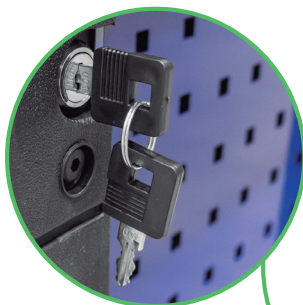

7 DRAWER EMPTY CABINET- BLUE

59 Kg 1 4 EMPTY

ACCESSORIES AND SPARE PARTS

300 Kg

SMALL DRAWER (X5)

74mm 533mm 400mm 35Kg

BIG DRAWER (X2)

151,5mm 533mm 400mm 35Kg

DRAWER LOADING CAPACITY: 35KG.
TOTAL LOADING CAPACITY: 300KG.

CENTRAL LOCKING SYSTEM

2 LOCKABLE WHEELS

TAB LOCK IN EACH INDIVIDUAL DRAWER