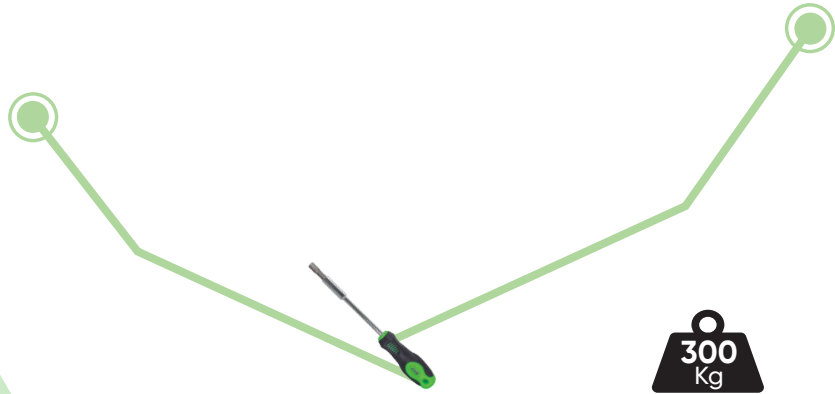

7 DRAWER EMPTY CABINET- BLUE

59 Kg 1 4 EMPTY

ACCESSORIES AND SPARE PARTS

300 Kg

SMALL DRAWER (X5)

74mm 533mm 400mm 35Kg

BIG DRAWER (X2)

151,5mm 533mm 400mm 35Kg

DRAWER LOADING CAPACITY: 35KG.
TOTAL LOADING CAPACITY: 300KG.

CENTRAL LOCKING SYSTEM

2 LOCKABLE WHEELS

TAB LOCK IN EACH INDIVIDUAL DRAWER