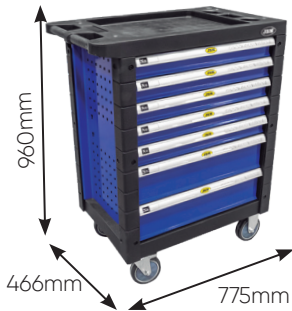

7 DRAWER EMPTY CABINET- BLUE

59 Kg 1 4 EMPTY

ACCESSORIES AND SPARE PARTS

300 Kg

SMALL DRAWER (X5)

74mm 533mm 400mm 35Kg

BIG DRAWER (X2)

151,5mm 533mm 400mm 35Kg

DRAWER LOADING CAPACITY: 35KG.
TOTAL LOADING CAPACITY: 300KG.

CENTRAL LOCKING SYSTEM

2 LOCKABLE WHEELS

TAB LOCK IN EACH INDIVIDUAL DRAWER