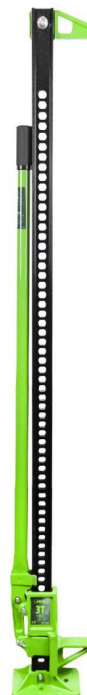

53898**3T HEAVY DUTY FARM JACK 1520MM****TECHNICAL SPECIFICATIONS**

Capacity	3T
Minimum height	130mm
Maximum height	1320mm
Weight	15,65Kg
Dimensions (LxWxH)	1520x265x140mm

**SUMMARY**

Designed to lift heavy-duty vehicles such as SUVs, trucks, and tractors, this jack also provides pulling, securing, dragging, and pushing functions, making it a multifunctional tool ideal for off-road activities. It is easy to use, easy to transport, and ensures reliable performance on any terrain.