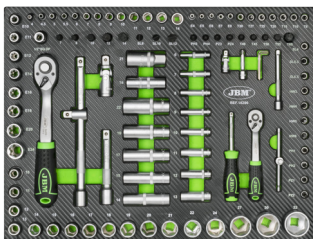

53904

7 DRAWER TOOL TROLLEY - GREEN
- TOOLS INCLUDED

TECHNICAL SPECIFICATIONS

			
General measures	960mm	775mm	466mm
Trolley capacity	280Kg		
Small drawer size	74mm	533mm	400mm
Small drawer capacity	30Kg		
Large drawer size	151,5mm	533mm	400mm
Large drawer capacity	30Kg		

WITH EVA MODULES

54134 4 TRAY EVA TRAY IN CARBON FIBER FINISH SET

IT CONTAINS

14296 108 PIECE SOCKET SET TOOL TRAY

14297 25 PIECES COMBINATION AND OFFSET SPANNER SET TRAY

14298 SCREWDRIVER AND "L" KEY SET TRAY

14299 HAMMER AND PLIER SET TRAY

EVA TRY SPARE PARTS

14296

	1/2"	x17	10, 11, 12, 13, 14, 15, 16, 17, 18, 19, 20, 21, 22, 24, 27, 30, 32mm
	1/4"	x13	4, 4.5, 5, 5.5, 6, 7, 8, 9, 10, 11, 12, 13, 14mm
	1/2"	x5	14, 15, 17, 19, 22mm
	1/4"	x8	6, 7, 8, 9, 10, 11, 12, 13mm
	1/2"	x8	E10, E11, E12, E14, E16, E18, E20, E24
	1/4"	x5	E4, E5, E6, E7, E8
	7/16"	x2	1/2" - 1/4"
	1/2"	x2	125, 250mm
	1/4"	x2	50, 100mm
		x2	
	1/2"	x1	
	1/2"	x2	16, 21mm
		x3	1.5, 2, 2.5mm