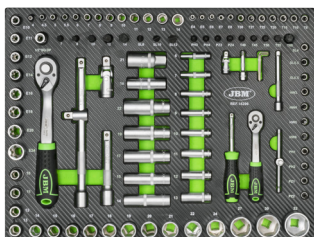

53912

7 DRAWER TOOL TROLLEY XL - GREEN - TOOLS INCLUDED

TECHNICAL SPECIFICATIONS

			
General measures	984mm	980mm	510mm
Trolley capacity	360Kg		
Small drawer size	74mm	705mm	400mm
Small drawer capacity	30Kg		
Large drawer size	151,5mm	705mm	400mm
Large drawer capacity	30Kg		

IT CONTAINS

- 14296 108 PIECE SOCKET SET TOOL TRAY
- 14297 25 PIECES COMBINATION AND OFFSET SPANNER SET TRAY
- 14298 SCREWDRIVER AND "L" KEY SET TRAY
- 14299 HAMMER AND PLIER SET TRAY
- 15122 12 PIECES COMBINATION RATCHET WRENCH SET IN CARBON FIBER FINISH EVA TRAY
- 15155 11 PCS "L" TYPE SOCKET WRENCH SET IN CARBON FIBER FINISH EVA TRAY
- 15161 4PCS COMBINATION WRENCH SET IN CARBON FIBER FINISH EVA TRAY
- 15514 3-COMPARTMENT EMPTY EVA MODULE

EVA TRY SPARE PARTS

14296

	1/2"	x17	10, 11, 12, 13, 14, 15, 16, 17, 18, 19, 20, 21, 22, 24, 27, 30, 32mm
	1/4"	x13	4, 4.5, 5, 5.5, 6, 7, 8, 9, 10, 11, 12, 13, 14mm
	1/2"	x5	14, 15, 17, 19, 22mm
	1/4"	x8	6, 7, 8, 9, 10, 11, 12, 13mm
	1/2"	x8	E10, E11, E12, E14, E16, E18, E20, E24
	1/4"	x5	E4, E5, E6, E7, E8
	7/32"	x2	1/2" - 1/4"
	1/2"	x2	125, 250mm
	1/4"	x2	50, 100mm
		x2	
	1/2"	x1	
	1/2"	x2	16, 21mm
		x3	1.5, 2, 2.5mm