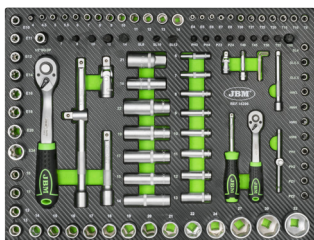

53913

7 DRAWER TOOL TROLLEY XL - RED  
- TOOLS INCLUDED

TECHNICAL SPECIFICATIONS

General measures	984mm	980mm	510mm
Trolley capacity	360Kg		
Small drawer size	74mm	705mm	400mm
Small drawer capacity	30Kg		
Large drawer size	151,5mm	705mm	400mm
Large drawer capacity	30Kg		

IT CONTAINS

- 14296 108 PIECE SOCKET SET TOOL TRAY
- 14297 25 PIECES COMBINATION AND OFFSET SPANNER SET TRAY
- 14298 SCREWDRIVER AND "L" KEY SET TRAY
- 14299 HAMMER AND PLIER SET TRAY
- 15122 12 PIECES COMBINATION RATCHET WRENCH SET IN CARBON FIBER FINISH EVA TRAY
- 15155 11 PCS "L" TYPE SOCKET WRENCH SET IN CARBON FIBER FINISH EVA TRAY
- 15161 4PCS COMBINATION WRENCH SET IN CARBON FIBER FINISH EVA TRAY
- 15514 3-COMPARTMENT EMPTY EVA MODULE

## EVA TRY SPARE PARTS

14296

	<b>1/2"</b>	x17	10, 11, 12, 13, 14, 15, 16, 17, 18, 19, 20, 21, 22, 24, 27, 30, 32mm
	<b>1/4"</b>	x13	4, 4.5, 5, 5.5, 6, 7, 8, 9, 10, 11, 12, 13, 14mm
	<b>1/2"</b>	x5	14, 15, 17, 19, 22mm
	<b>1/4"</b>	x8	6, 7, 8, 9, 10, 11, 12, 13mm
	<b>1/2"</b>	x8	E10, E11, E12, E14, E16, E18, E20, E24
	<b>1/4"</b>	x5	E4, E5, E6, E7, E8
	<b>7/8"</b>	x2	1/2" - 1/4"
	<b>1/2"</b>	x2	125, 250mm
	<b>1/4"</b>	x2	50, 100mm
		x2	
	<b>1/2"</b>	x1	
	<b>1/2"</b>	x2	16, 21mm
		x3	1.5, 2, 2.5mm