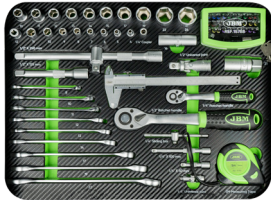

**53928**
**TRUSĂ DE SCULE CU 135 PIESE - ZINCATĂ**
**SPECIFICATII TEHNICE**

Piese	135
Masurarea patratului	1/4", 1/2"
Finisaj	Cincado/Zinc Finish
Material	CrV
Greutate	13,50Kg
Dimensiuni (LxlxH)	500x160x400mm

**PIESE DISPONIBILE**

**INCLUDE**

	x10	10, 11, 12, 13, 14, 15, 17, 19, 22, 24mm
	x2	16, 21mm
	x1	UNIVERSAL
	x2	125, 250mm
	x1	3/8" - 1/2"
	x1	72
	x9	4, 5, 6, 7, 8, 9, 10, 11, 12mm
	x1	UNIVERSAL
	x1	72
	x2	50, 100mm
	x1	
	x1	6mm
	x9	8, 10, 11, 12, 13, 14, 17, 19, 22mm
	x1	150mm
	x1	

	x4	PH1, PH2, PH2, PH3
	x4	PZ1, PZ2, PZ2, PZ3
	x4	SL3, SL4, SL5, SL6
	x4	H3, H4, H5, H6
	x7	T10, T15, T20, T25, T27, T30, T40
	x7	TT10, TT15, TT20, TT25, TT27, TT30, TT40
	x1	6mm
	x1	6mmL
	x5	
	x1	
	x2	PH1x80mm, PH2x100mm
	x4	SL3.0x75mm, SL4.0x100mm, SL6.5x125mm, SL8x150mm