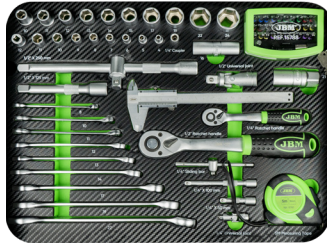

135 PIECES HEX SOCKET SET IN ALUMINIUM CASE

13.50	-	1	32

1/2"	1/4"	135 PCS
CrV		

IT CONTAINS

	x1	250mm
	x1	180mm
	x1	180mm
	x1	200mm
	x1	160mm
	x1	200mm
	x3	
	x1	18mm

	1/2"	x10	10, 11, 12, 13, 14, 15, 17, 19, 22, 24mm
	1/4"	x9	4, 5, 6, 7, 8, 9, 10, 11, 12mm
		x2	1/2" - 1/4"
	1/2"	x2	125, 250mm
	1/4"	x2	50, 100mm
		x2	1/2" - 1/4"
	1/2"	x1	converter 3/8" H x 1/2" M
		x1	1/4"
	1/4"	x1	6mm
	1/2"	x2	16, 21mm
		x9	8, 10, 11, 12, 13, 14, 17, 19, 22mm
		x1	150mm

	x1	
	x1	
	x1	100-250v
	x1	
	x1	300gr.
	x1	
	x1	5m

	x1	
	x3	SL1.5, SL2, SL3
	x4	PH00, PH0, PH1
	x8	T4, T5, T6, T7, T8, T10, T15, T20
	x4	TS0.8, TS1.2, TS1.5, TS2.0
	x1	H2.0
	x9	1.5, 2, 2.5, 3, 4, 5, 6, 8, 10mm
	x2	PH1x80mm, PH2x100mm
	x4	SL3.0x75mm, SL4.0x100mm, SL6.5x125mm, 8x150mm
	x5	

	x1	
	x1	6.35mm
	x4	PH1, PH2, PH2, PH3
	x4	PZ1, PZ2, PZ2, PZ3
	x4	SL3, SL4, SL5, SL6
	x4	H3, H4, H5, H6
	x6	T10, T15, T20, T25, T27, T30, T40
	x7	TT10, TT15, TT20, TT25, TT27, TT30, TT40