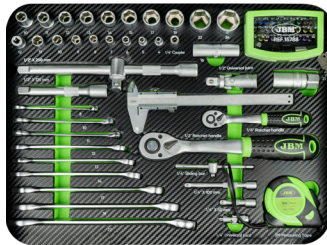

## MALETA DE HERRAMIENTAS DE 135 PIEZAS CON VASOS HEXAGONALES

13.50	-	1	32

DESPIECE DISPONIBLE

1/2"	1/4"	135 PCS
CrV		

### CONTIENE

	x1	250mm
	x1	180mm
	x1	180mm
	x1	200mm
	x1	160mm
	x1	200mm
	x3	
	x1	18mm

	1/2"	x10	10, 11, 12, 13, 14, 15, 17, 19, 22, 24mm
	1/4"	x9	4, 5, 6, 7, 8, 9, 10, 11, 12mm
		x2	1/2" - 1/4"
	1/2"	x2	125, 250mm
	1/4"	x2	50, 100mm
		x2	1/2" - 1/4" adaptador 3/8" (H) - 1/2" (M)
		x1	1/4"
	1/4"	x1	6mm
	1/2"	x2	16, 21mm
		x9	8, 10, 11, 12, 13, 14, 17, 19, 22mm
		x1	150mm

	x1	
	x1	
	x1	100-250v
	x1	
	x1	300gr.
	x1	
	x1	5m

	x1	
	x3	SL1.5, SL2, SL3
	x4	PH00, PH0, PH1
	x8	T4, T5, T6, T7, T8, T10, T15, T20
	x4	TS0.8, TS1.2, TS1.5, TS2.0
	x1	H2.0
	x9	1.5, 2, 2.5, 3, 4, 5, 6, 8, 10mm
	x2	PH1x80mm, PH2x100mm
	x4	SL3.0x75mm, SL4.0x100mm, SL6.5x125mm, 8x150mm
	x5	