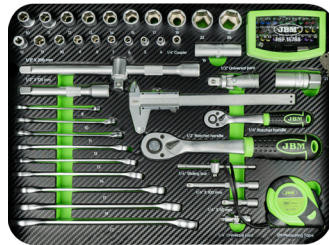

## COFFRET DE DOUILLES 135 PIÈCES 6 PANS

13.50	-	1	32

PIÈCES DE  
RECHANGE  
DISPONIBLES

1/2"	1/4"	135 PCS
CrV		

### CONTIENT

	x1	250mm
	x1	180mm
	x1	180mm
	x1	200mm
	x1	160mm
	x1	200mm
	x3	
	x1	18mm

	1/2"	x10	10, 11, 12, 13, 14, 15, 17, 19, 22, 24mm
	1/4"	x9	4, 5, 6, 7, 8, 9, 10, 11, 12mm
		x2	1/2" - 1/4"
	1/2"	x2	125, 250mm
	1/4"	x2	50, 100mm
		x2	1/2" - 1/4"
	1/2"	x1	adaptateur 3/8"Hx1/2"M
		x1	1/4"
	1/4"	x1	6mm
	1/2"	x2	16, 21mm
		x9	8, 10, 11, 12, 13, 14, 17, 19, 22mm
		x1	150mm

	x1	
	x1	100-250v
	x1	300gr.
	x1	
	x1	5m

	x1	
	x3	SL1.5, SL2, SL3
	x4	PH00, PH0, PH1
	x8	T4, T5, T6, T7, T8, T10, T15, T20
	x4	TS0.8, TS1.2, TS1.5, TS2.0
	x1	H2.0
	x9	1.5, 2, 2.5, 3, 4, 5, 6, 8, 10mm
	x2	PH1x80mm, PH2x100mm
	x4	SL3.0x75mm, SL4.0x100mm, SL6.5x125mm, 8x150mm
	x5	