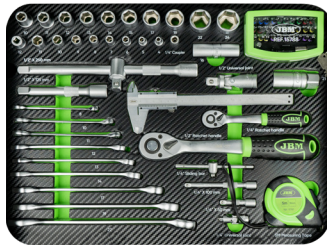

## CAIXA DE FERRAMENTAS DE 135 PEÇAS COM CHAVES HEXAGONAIS

13.50	-	1	32

1/2"	1/4"	135 PCS
CrV		

### CONTÉM

	x1	250mm
	x1	180mm
	x1	180mm
	x1	200mm
	x1	160mm
	x1	200mm
	x3	
	x1	18mm

	1/2"	x10	10, 11, 12, 13, 14, 15, 17, 19, 22, 24mm
	1/4"	x9	4, 5, 6, 7, 8, 9, 10, 11, 12mm
		x2	1/2" - 1/4"
	1/2"	x2	125, 250mm
	1/4"	x2	50, 100mm
		x2	1/2" - 1/4"
	1/2"	x1	adaptador 3/8" H x 1/2" M
		x1	1/4"
	1/4"	x1	6mm
	1/2"	x2	16, 21mm
		x9	8, 10, 11, 12, 13, 14, 17, 19, 22mm
		x1	150mm

	x1	
	x1	
	x1	100-250v
	x1	
	x1	300gr.
	x1	
	x1	5m

	x1	
	x3	SL1.5, SL2, SL3
	x4	PH00, PH0, PH1
	x8	T4, T5, T6, T7, T8, T10, T15, T20
	x4	TS0.8, TS1.2, TS1.5, TS2.0
	x1	H2.0
	x9	1.5, 2, 2.5, 3, 4, 5, 6, 8, 10mm
	x2	PH1x80mm, PH2x100mm
	x4	SL3.0x75mm, SL4.0x100mm, SL6.5x125mm, 8x150mm
	x5	