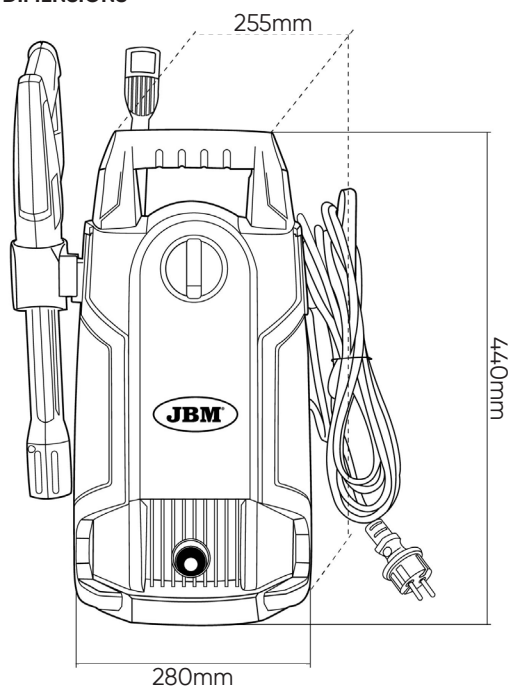

**53947****HIGH PRESSURE WASHER 1400W****TECHNICAL SPECIFICATIONS**

Voltage	230V
Power	1400W
Frequency	50Hz
Operating pressure	70-105BAR
Maximum flow rate / Maximum operating flow	5,5-6,8L/min
Operating temperature	50°C
IP protection	IPX5
Weight	5,80Kg
Dimensions (LxWxH)	280x255x440mm

**DIMENSIONS****INCLUDES**