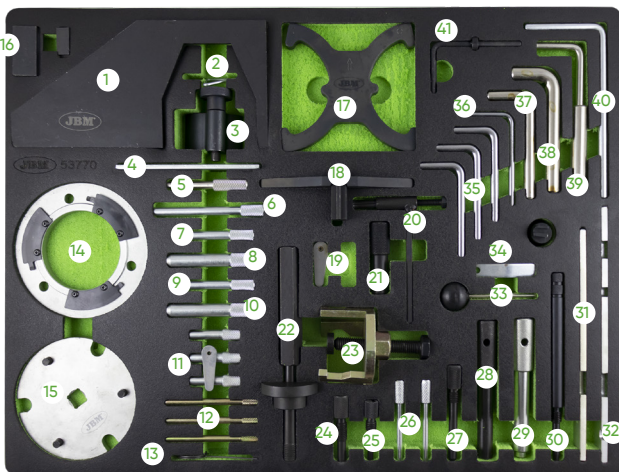

APPLICATIONS	EQRD: FIESTA, FUSION, COURIER, ESCORT, FOCUS, FOCUS C MAX, PUMA, MONDEO, SIERRA, COUGAR, GALAXY, C-MAX, ORION, TOURNEO CONNECT, TRANSIT, TRANSIT CONNECT. VW: SHARAN. SEAT: ALHAMBRA. MAZDA: 121. VOLVO: S40, V50.
OEM TOOLS	303-1061 (1), 303-1054 (2), 23-059 / 310-085 (3), 21-105 (4), 323-029 (6), 0194-B / 21-263 / 303-735 / 49 JE 02 021 (7), 0132-AB / 0178-D / 21-151 (9), 0194-C, 21-262, 303-734, 49 JE 02 020 (10), 21-238 / 303-679A / 303-1151 (11), 21-238 / 303-679A / 303-1151 (12), 303-1054 (13), 303-1151 (14), 21-238 / 303-679A (15), 303-393 / 303-393-02 (16), 303-1097 (17), 21-168 / 303-393 (18), 303-0985 (20), 2064 / 23-047 / 310-055 / U20003 (21), 303-652 (22), 21-229, 303-651 (23), 303-748 (24), 21-210 (25), 21-260, 303-732 (26), 21-163, 303-620 (27), 21-234 / 21-251 (28), 303-675 / 303-698 (29), 21-104 / 303-193 (30) / 21-162B / 303-367 / 303-376 (31), 21-162B / 303-376 / 303-376B (32), 23-019 (33), 23-058 / 310-084 (34), 0153-M / 0178-C / 0178-D (35), 0178-B / 5711-TB (36), 21-123 (37), 23-020 (38), 21-234 / 21-251 (39), 303-1059 (40), 23-019 (41), 303-1060 (42), 303-393 / 303-393-01 (43)
ENGINE CODES	FUJA, FUJB, FXJA, FXJB, FXJB, FYJA, FYJB, F8JA, F8JB, M7JA, M7JB, DHA, DHB, DHC, DHD, DHE, DHF, DHG, FHA, FHE, L1T, L1V, L1E, L1G, L1H, L1K, RDA, RDB, RKC, RGB, RQC, FXDA/C, FXDB/D, FYDA/C, FYDB/D, FYDH, HWDATZ, AHU, AVG, AFN, D24, D24T, D24TIC, RFN, RTJ, RTK, RVA, RFK, RKD, B4164S3, DV4TD (8HW/8HX/8HZ), DV4TED4(8HV/8HY), DV6ATED4 (9HX/9HY/9HZ) F6JA, F6JB, F6JC, G8DA, G8DB, KKDA, SNJA, SNJB, STJA, STJB, ASDA, ASDB, FXJC, SPJA, SPJC, FYJC, HWDA, HWDB, SHDA, SHDB, SHDC, JQDA, LQDB, JTDA, JTDB, HXDA, HXJA, HXJB, IQDA/B, IQDB, PNBA, PNDA, RHBA, SIDA, F6JD, TZJA, TZJB, HHDA, HHDB, HHJA, HHJC, HHJD, HHJE, HHJF, RTA, RTB, RTC, RTD, RTE, RTF, RTH, RTJ, RTK, RFN, BHPA, HCPA, HCPB, KKDA, P7PA, P9PA, P9PB, R2PA, R3PA, RWPA, RWPC, F9DA/B, FFBA, FFWA, KHBA, QYBA, QYWA, KKDB, C9DC, RVA, IZ, AFN, AHU, ANU, AUJ, G6DA, G6DB, G6DC, G6DD, G6DE, G6DF, G6DG, UFDB, TXDB, TYDA, UKDB, QXBA, AZBA, KLBA, QXBB, LPBA, AZBC, TYBA, UKBA, UFBA, TXBA, IXDA, QXWA, QXWB, AZWA, KLWA, AZWC, TYWA, UKWA, TXWA, UFWA, UFDA, TXDA, UKDA, Q4BA, KNBA, 4BA, 4BB, 4BC, 4CC, 4FA, 4CA, 4CB, 4DA, 4EA, 4FA, 4FB, 4FC, 4FD, 4GA, 4HB, 4HC, 4EB, 4EC, 4ED 4GA, 4GB, 4GC, 4GD, 4GE, 4GF, 4HA, 4HD, FMBA/B, D5BA, ABFA, D3FA, D6BA, HJBA/B, F3FA, D2FA, D4FA, F4FA, F1FA, DOFA, QJBA, QJBB, QJBC, QJBD, FXFA, H9FA, H9FB, N7BA, N7BB, MZ-CD 1.6, Y6