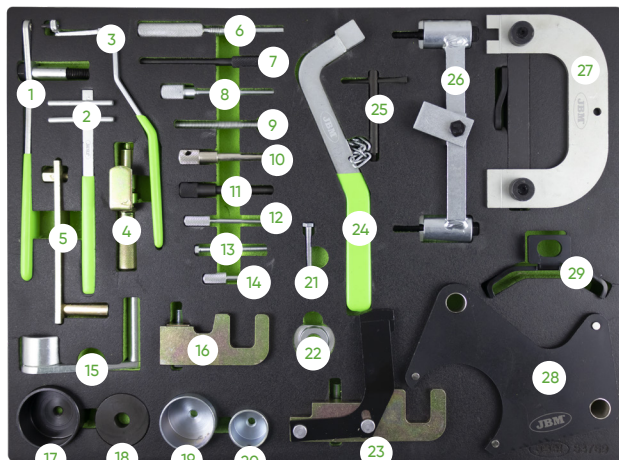

APPLICATIONS	RENAULT: AVANTIME, CLIO, ESPACE, KANGOO, LAGUNA, MASTER, MEGANE, MODUS, SCENIC, TWINGO, TRAFFIC. OPEL/VAUXHALL: MOVANO, VIVARO. DACIA: DOKKER, DUSTER, LOGAN, SANDERO. NISSAN: ALMERA, INTERSTAR, KUBISTAR, MICRA, NOTE, PRIMERA, QASHQAI. VOLVO: S40, V40
OEM TOOLS	MOT 1312 (1), MOT 1135-01 (2), MOT 1384 (3), MOT 1340 (4), MOT 1543 / KM-6234 / KV113 B0360 (5), MOT 1489 / KV113 B0130 (6), MOT 1536 / KM-6203 (7), MOT 1489 (8), MOT 1054 / KM-6031 / KV113 / B0280 (10), MOT 1318 (11), MOT 910 (12), MOT 910 (14), MOT 1386 (15), MOT 1534 / KM-6205 (16), MOT 1543 / KM-6234 / KV113 B0360 (17), MOT 1543 / KM-6234 / KV113 B0360 (18), MOT 1543 / KM-6234 / KV113 B0360 (19), MOT 1543 / KM-6234 / KV113 B0360 (20), MOT 1386 (22), MOT 1537 / KM-6204 (23), MOT 1348 (24), MOT 1538 (25), MOT 1337 (26), MOT 1496 / MOT 1750 (27), MOT 1490-01 (28), MOT 1200-01 (29)
ENGINE CODES	PEROL: 2.0 16V, 2.5 20V, 1.4, 1.6 16V, 1.8, 2.0 16V, 1.2, 1.7, 1.8, 2.0 16V, 2.2 GASOIL: 1.9, 2.5, 2.8 D4F702/706/708/712/714/716/718/719/720/722/726/728/730/740/764, D7F700/701/710/720/722/726/730/744/746/764/766, E7F700/704/706/750, E7J601/624/626/634/635/680/700/706/710/711/716/718/719/720/724/726/728/740/742/745/754/756/757/764/770/771/773/780, F3P670/682/700/704/706/708/710/712/714/720/724/755/758/760, F7P704/722, F3R611/722/723/728/729/750/751/752/791/796/797/798, F5R700/701/740, J7R732/733/734/735/768, F7R710/714, J7T600/760/761/762/766/772/780/782, N7G704/710/711, N7U700/701, K4J700/710/711/712/713/714/715/730/732/740/750/770/780, K4M700/701/704/706/707/708/709/710/711/712/714/716/718/720/724/730/732/734/736/740/742/743/744/745/746/748/750/752/753/754/760/761/762/764/765/766/768/776/782/788/790/791/794/800/801/802/804/812/813/830, K9K700/702/704/706/710/712/714/716/718/722/724/728/729/732/734/740/750/752/760/762/764/766/768/802/804/806, F9Q610/650/664/670/674/71/716/717/718/720/722/730/731/732/733/734/736/738/740/744/748/750/752/754/758/759/760/768/762/770/772/774/780/782/784/786/788/790/796/800/803/804/808/812/816/818/820, G9T600/605/700/702/703/706/707/710/712/720/722/742/743/750, G9U720/724/726/730/750/754, F8M736/760, F8Q600/610/606/620/622/624/630/632/640/644/646/648/662/672/678/680/682/684/692/696/706/714/720/722/730/732/740/742/744/764/768/776/784/786/788, J8S620/621/622/758/760/716/778, G8T714/716/740/752/760/790/792/794, S8U720/722/730/731/742/748/750/752/770/772/780/782, S9U700/702/704/714/740, S9W700/702/206/208/212, ESF, E6J, K7M, F4P/F4R, FIN, F2N, F3N, F2R, F3P, F4P, F3R, J5T, J6R, J7R