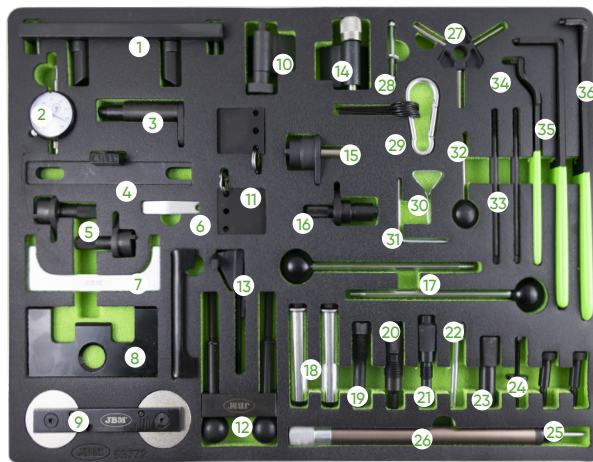

APPLICATIONS	AUDI: 80, A1, A2, A3, S3, A4, A5, A6, TT, Q5 SEAT: AROSA, IBIZA, CORDOBA, LEON, TOLEDO, ALHAMBRA, ALTEA, INCA (99-04) SKODA: FABIA, OCTAVIA, SUPERB VW: LUPO, POLO, FOX, GOLF, BORA, JETTA, GOLF PLUS, PASSAT, BEETLE, TOURAN, SHARAN, CADDY, CADDY MAXI, TRANSPORTER, GOLF VI CABRIO, TIGUAN FORD: GALAXY
OEM TOOLS	T10252 (1), VAS6079 (2), T10121 (3), MP1-1312 / T10098 / T20038 / T20038 (4), T10123 (5), 23-058 / 310-084 / T10008 (6), 2065A / T10008 / U40021 (7), 3418 (8), T10171 (9), 23-059 / 23-059 / 310-085 / T10050 / T10050 (10), 3458 / T30094 (11), T10016 / T10074 / T10074 (12), T10100 (14), T10414 (15), 3366 / T20018 / T20044 (16), 3411 (17), 3369 / T30092 (18), T10341 (19), 3242 / T40069 / T30052 (20), T 40026 (21), 3359 / MP1-301 / T20102 (22), 2064 / U20003 (23), T10120 (24), MP1-1312 / T10098 / T20038 (25), T10170 (26), T00115 / T10264 / T40098 (27), T10092 (28), T00115 / T10264 / T40098 (29), 303-1054 / T10115 (30), T10060 / T10060A (31), 3359 / MP1-301 / T20102 (32), T10340 (33), 2587 (34), 3387 / U30009A (35), 3387 / T10020 (36)
ENGINE CODES	ARC, ATN, AUS, AVY, AZD, AFH, BCA, AJV, AKQ, AUA, AUB, AXP, AFH, AFN, AFK, AHW, AHU, APE, AQQ, AUS, AXP, AZD, BBY, BBZ, BCB, ANY, AYZ, AMF, ATL, BAY, BHC, BMS, BNM, BNV, BWB, AJM, AMG, ANU, ARL, ASZ, ATD, ATJ, AUJ, AVB, AVF, AVQ, AWX, AXB, AXC, AXR, BEW, BJB, BKC, BKE, BLS, BLT, BMT, BPX, BRB, BRM, BRR, BRS, BRU, BSU, BSW, BTB, BUK, BVK, BXE, BXF, AZV, BDJ, BDK, BCGW, BHW, BKD, BKP, BLB, BMA, BMM, BMN, BMP, BMR, BNA, BPW, BRC, BRE, BRF, BRT, BUZ, BE, BVF, BVG, BVH, BWK, BTS, BMY, BLF, BWV, AZV, BKD, AWY, AZQ (55 - 64 PF), AXU, BAG, BKG, BLF, BLN, BLP, BVF, BKF, BNU, BVP, BVR, 1Z, CBZA, CBZC, CBZB, CAXA, CAGA, CAGB, CAGC, CAHA, CAYA, CAYB, CAYC, CBAA, CBAB, CBAC, CBBA, CBBB, CBDA, CBDB, CBD, CBEA, CEGA, CKUB, AZV, BDJ, BHP, BKD, BLB, BMA, BMM, BMN, BMP, BMR, BNA, BPW, BRC, BRE, BRF, BRT, BSS, BUY, BUZ, BVA, BVE, BVF, BVG, BVH, BVV, ACV, ACV, AFB, AGX, AHD, AHY, AHY, AJT, AKE, ANJ, APA, AUF, AXG, AXG, AXL, AYC, AYM, AYY, BAU, BBE, BBF, BCZ, BDG, BDH, BFC, BJJ, BJK, BJJ, BJM