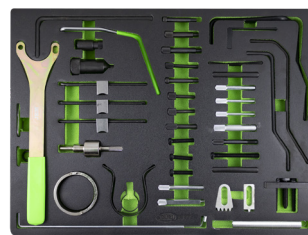

IT CONTAINS

53769 ENGINE TIMING LOCKING TOOLS SET FOR RENAULT/NISSAN/OPEL/VOLVO

53770 ENGINE TIMING LOCKING TOOLS SET FOR FORD/SEAT/VOLKSWAGEN/MAZDA/VOLVO

53771 ENGINE TIMING LOCKING TOOLS SET FOR FIAT/FORD/CITROËN/PEUGEOT

53772 ENGINE TIMING LOCKING TOOLS SET FOR FORD/VAG/MAZDA/VOLVO

53773 ENGINE TIMING LOCKING TOOLS SET FOR FIAT/ ALFA/LANCIA/OPEL/SUZUKI/FORD

53774 ENGINE TIMING LOCKING TOOLS SET FOR OPEL/CHEVROLET/SAAB/FIAT/LANCIA/SUZUKI/FORD