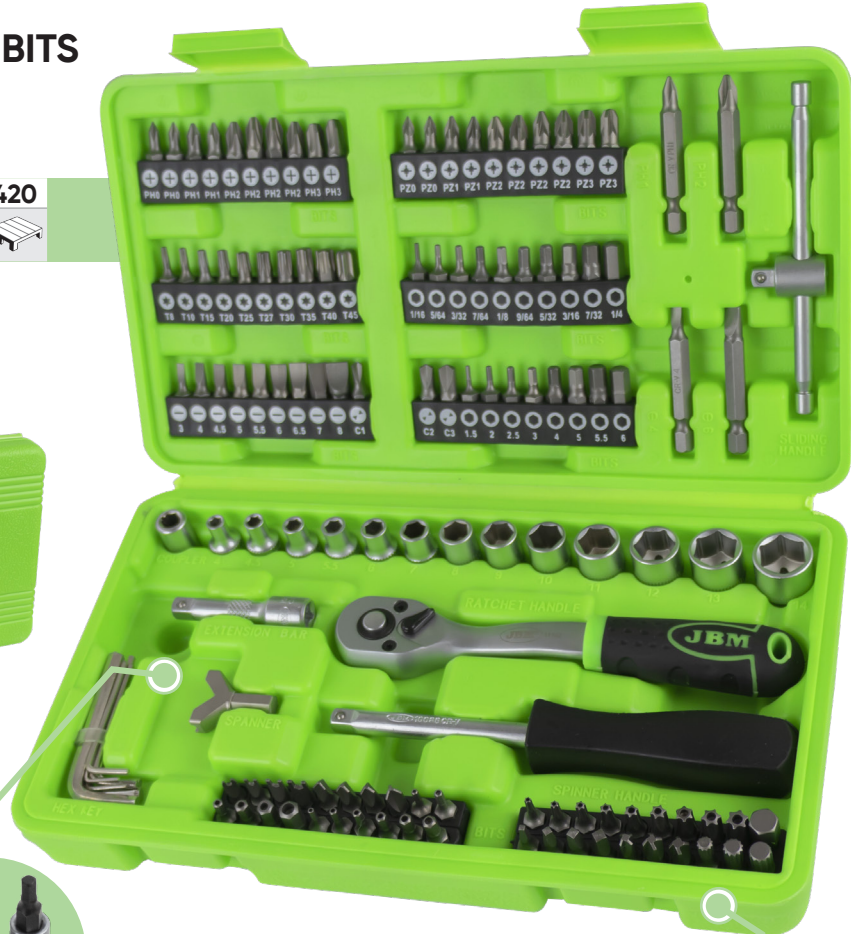

**KIT DE DE TOMADAS E BITS DE 130 PCS**

CINCADO	1,50	10	420

Material: **CR-V**

- 130 PCS
- CrV
- 1/4"
- 

EM EXPOSITOR DE 10 UDS

**CONTÉM**

	1/4"	x13	4, 4.5, 5, 5.5, 6, 7, 8, 9, 10, 11, 12, 13, 14mm
		x1	1/4"
	1/4"	x1	50mm
		x1	1/4"
	1/4"	x1	8mm
		x1	1/4"
		x1	1/4"
	1/4"	x7	1.27, 1.5, 2, 2.5, 3, 4, 5mm

	25mm	x10	1/16, 5/64, 3/32, 7/64, 1/8, 9/64, 5/32, 3/16, 7/32, 1/4
		x8	1.5, 2, 2.5, 3, 4, 5, 5.5, 6mm
		x6	5/64, 3/32, 7/64, 1/8, 9/64, 5/32
	25mm	x6	2, 2.5, 3, 4, 5, 6mm
	25mm	x9	3, 4, 4.5, 5, 5.5, 6, 6.5, 7, 8mm
	50mm	x2	4, 6mm
	25mm	x10	PH0(x2), PH1(x2), PH2(x4), PH3(x2)
	50mm	x2	PH1, PH2
	25mm	x10	PZ0(x2), PZ1(x2), PZ2(x4), PZ3(x2)

	25mm	x10	T8, T10, T15, T20, T25, T27, T30, T35, T40, T45
	25mm	x9	T8, T10, T15, T20, T25, T27, T30, T35, T40
	25mm	x3	M5, M6, M8
	25mm	x3	6, 8, 10mm
	25mm	x3	C1, C2, C3
	25mm	x4	1, 2, 3, 4mm
	25mm	x4	4, 6, 8, 10mm
	25mm	x4	0, 1, 2, 3mm