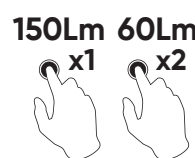

COB HEADLAMP

0,10	12	96	2.592

COB + LED

- ABS-BAES lens.
- Anti shock.
- Cable: 2,5m with lighter plug.
- Consumption: 9W.

- Functions:
- Function 1: ROTATION
- Function 2: DOUBLE FLASH
- Function 3: 6 LIGHT