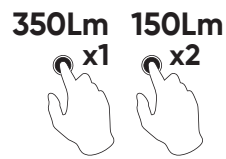

COB HEADLAMP

0,10	12	96	2.592

COB + LED

- ABS-BAES lens.
- Anti shock.
- Cable: 2,5m with lighter plug.
- Consumption: 9W.

- Functions:
- Function 1: ROTATION
- Function 2: DOUBLE FLASH
- Function 3: 6 LIGHT