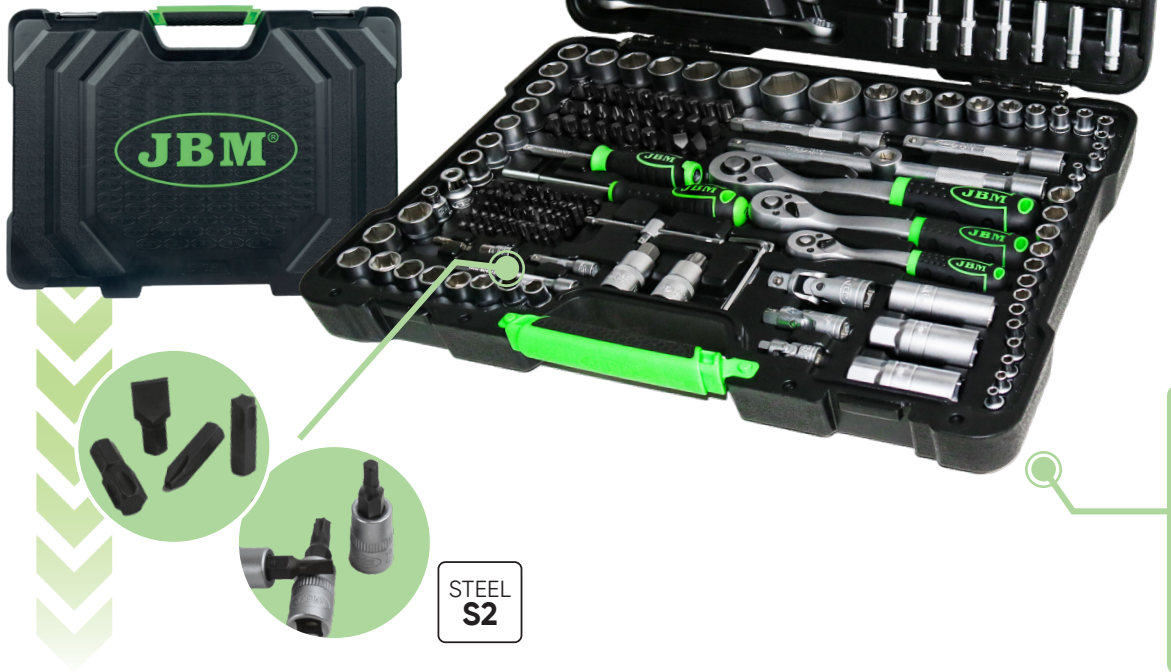

216 PIECE HEXAGONAL SOCKET SET

SATIN FINISH	10,75	2	48
	Kg		

Material: CR-V

216 PCS

CrV

54034

SPARE PARTS AVAILABLE

CONTAIN