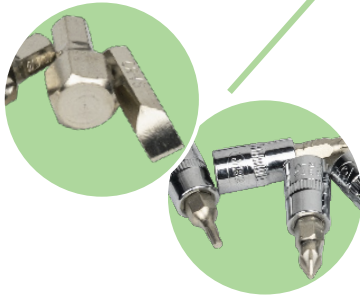

STECKSCHLÜSSEL-SET 6-KANT NÜSSE 179 -Teile

VERCHROMT

8,95

2

48

Material: CR-V

179
TLG

CrV

STAHL
S2

54046

ERSATZTEILE
VERFÜGBAR

ENTHALTEN

	1/2" x17	10, 11, 12, 13, 14, 15, 16, 17, 18, 19, 20, 21, 22, 24, 27, 30, 32mm		x3	1/2" - 3/8" - 1/4"		
	3/8" x10	10, 11, 12, 13, 14, 15, 16, 17, 18, 19mm		1/2" x2	16, 21mm		
	1/4" x13	4, 4.5, 5, 5.5, 6, 7, 8, 9, 10, 11, 12, 13, 14mm		3/8" x1	18mm		
	1/2" x5	16, 17, 18, 19, 22mm		1/2" x1	8mm		
	3/8" x6	10, 11, 12, 13, 14, 15mm		3/8" x1	8mm		
	1/4" x7	4, 5, 6, 7, 8, 9, 10mm		1/4" x1	6mm		
	1/2" x2	E20, E24		x7	1,27, 1,5, 2, 2,5, 3, 4, 5mm		
	3/8" x6	E10, E11, E12, E14, E16, E18		x1	1/4"		
	1/4" x5	E4, E5, E6, E7, E8		x1	1/4"		
	x3	1/2" - 3/8" - 1/4"		x3	PH1, PH2, PH3		
	1/2" x1	125mm		x3	PZ1, PZ2, PZ3		
	3/8" x1	125mm		x5	2, 3, 4, 5, 6mm		
	1/4" x2	50, 100mm		x3	SL4, SL5.5, SL7		
	1/2" x1	250mm		x8	T8, T9, T10, T15, T20, T25, T27, T30		
				x8	T8, T9, T10, T15, T20, T25, T27, T30		
				x11	T5, T6, T7, T8, T9, T10, T15, T20, T25, T27, T30		
				x9	T7, T10, T15, T20, T25, T27, T30, T40, T45		
				x5	M5, M6, M7, M8, M9		
				x3	M5, M6, M8		
				x2	PH3, PH4		
				x2	PZ3, PZ4		
				x8	7, 8, 10, 12, 14mm		
				x3	SL8, SL10, SL12		
				x6	T40, T45, T50, T55, T60, T70		
				x6	T40, T45, T50, T55, T60, T70		