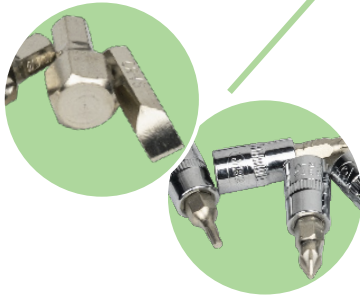

179 PIECE TOOL CASE HEXAGONAL SOCKETS

**CHROME
FINISH**

8,95

2

48

Material: **CR-V**

179
PCS

CrV

STEEL
S2

54046

SPARE PARTS
AVAILABLE

CONTAIN

	1/2" x17	10, 11, 12, 13, 14, 15, 16, 17, 18, 19, 20, 21, 22, 24, 27, 30, 32mm		x3	1/2" - 3/8" - 1/4"		
	3/8" x10	10, 11, 12, 13, 14, 15, 16, 17, 18, 19mm		x2	16, 21mm		
	1/4" x13	4, 4.5, 5, 5.5, 6, 7, 8, 9, 10, 11, 12, 13, 14mm		x1	18mm		
	1/2" x5	16, 17, 18, 19, 22mm		x1	8mm		
	3/8" x6	10, 11, 12, 13, 14, 15mm		x1	8mm		
	1/4" x7	4, 5, 6, 7, 8, 9, 10mm		x1	6mm		
	1/2" x2	E20, E24		x7	1.27, 1.5, 2, 2.5, 3, 4, 5mm		
	3/8" x6	E10, E11, E12, E14, E16, E18		x1	1/4"		
	1/4" x5	E4, E5, E6, E7, E8		x1	1/4"		
	x3	1/2" - 3/8" - 1/4"		x3	PH1, PH2, PH3		
	1/2" x1	125mm		x3	PZ1, PZ2, PZ3		
	3/8" x1	125mm		x5	2, 3, 4, 5, 6mm		
	1/4" x2	50, 100mm		x3	SL4, SL5.5, SL7		
	1/2" x1	250mm		x8	T8, T9, T10, T15, T20, T25, T27, T30		
				x8	T8, T9, T10, T15, T20, T25, T27, T30		
				x11	T5, T6, T7, T8, T9, T10, T15, T20, T25, T27, T30		
				x9	T7, T10, T15, T20, T25, T27, T30, T40, T45		
				x5	M5, M6, M7, M8, M9		
				x3	M5, M6, M8		
				x2	PH3, PH4		
				x2	PZ3, PZ4		
				x8	7, 8, 10, 12, 14mm		
				x3	SL8, SL10, SL12		
				x6	T40, T45, T50, T55, T60, T70		
				x6	T40, T45, T50, T55, T60, T70		