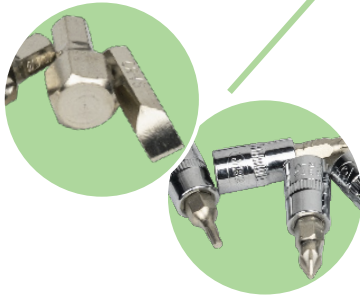

## VALIGETTA PORTAUTENSILI CON 179 PEZZI BUSSOLE ESAGONALI

**FINITURA  
CROMATA**

8,95

2

48

Materiale: CR-V

179  
PCS

CrV

ACCIAIO  
S2

54046

RICAMBI  
DISPONIBILI

### CONTAIN

	1/2" x17	10, 11, 12, 13, 14, 15, 16, 17, 18, 19, 20, 21, 22, 24, 27, 30, 32mm
	3/8" x10	10, 11, 12, 13, 14, 15, 16, 17, 18, 19mm
	1/4" x13	4, 4.5, 5, 5.5, 6, 7, 8, 9, 10, 11, 12, 13, 14mm
	1/2" x5	16, 17, 18, 19, 22mm
	3/8" x6	10, 11, 12, 13, 14, 15mm
	1/4" x7	4, 5, 6, 7, 8, 9, 10mm
	1/2" x2	E20, E24
	3/8" x6	E10, E11, E12, E14, E16, E18
	1/4" x5	E4, E5, E6, E7, E8
	x3	1/2" - 3/8" - 1/4"
	1/2" x1	125mm
	3/8" x1	125mm
	1/4" x2	50, 100mm
	1/2" x1	250mm

	x3	1/2" - 3/8" - 1/4"
	1/2" x2	16, 21mm
	3/8" x1	18mm
	1/2" x1	8mm
	3/8" x1	8mm
	1/4" x1	6mm
	x7	1.27, 1.5, 2, 2.5, 3, 4, 5mm
	x1	1/4"
	x1	1/4"
	x3	PH1, PH2, PH3
	x3	PZ1, PZ2, PZ3
	x5	2, 3, 4, 5, 6mm
	x3	SL4, SL5.5, SL7
	x8	T8, T9, T10, T15, T20, T25, T27, T30
	x8	T8, T9, T10, T15, T20, T25, T27, T30