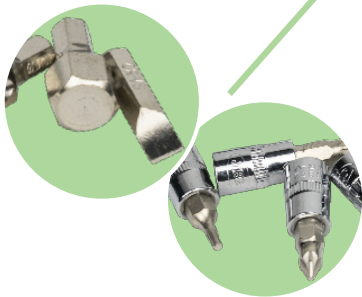

54046

FICHA TÉCNICA

CAIXA DE FERRAMENTAS DE 179 PEÇAS COM CHAVES HEXAGONAIS

CROMADO

8,95

2

48

Material: **CR-V**

179
PCS

CrV

AO
S2

54046

DESMANCHA
DISPONÍVEL

CONTÉM

	1/2" x17	10, 11, 12, 13, 14, 15, 16, 17, 18, 19, 20, 21, 22, 24, 27, 30, 32mm
	3/8" x10	10, 11, 12, 13, 14, 15, 16, 17, 18, 19mm
	1/4" x13	4, 4.5, 5, 5.5, 6, 7, 8, 9, 10, 11, 12, 13, 14mm
	1/2" x5	16, 17, 18, 19, 22mm
	3/8" x6	10, 11, 12, 13, 14, 15mm
	1/4" x7	4, 5, 6, 7, 8, 9, 10mm
	1/2" x2	E20, E24
	3/8" x6	E10, E11, E12, E14, E16, E18
	1/4" x5	E4, E5, E6, E7, E8
	1/2" x3	1/2" - 3/8" - 1/4"
	1/2" x1	125mm
	3/8" x1	125mm
	1/4" x2	50, 100mm
	1/2" x1	250mm

	x3	1/2" - 3/8" - 1/4"
	1/2" x2	16, 21mm
	3/8" x1	18mm
	1/2" x1	8mm
	3/8" x1	8mm
	1/4" x1	6mm
	x7	1.27, 1.5, 2, 2.5, 3, 4, 5mm
	x1	1/4"
	x1	1/4"
	x3	PH1, PH2, PH3
	x3	PZ1, PZ2, PZ3
	1/4" x5	2, 3, 4, 5, 6mm
	x3	SL4, SL5.5, SL7
	x8	T8, T9, T10, T15, T20, T25, T27, T30
	x8	T8, T9, T10, T15, T20, T25, T27, T30