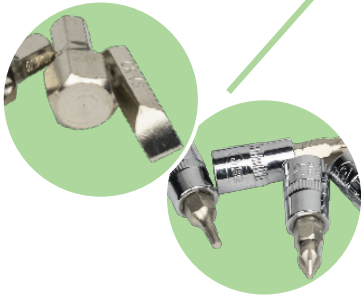

OTEL
S2

54046

PIESE
DISPONIBILE

INCLUDE

	1/2" x17	10, 11, 12, 13, 14, 15, 16, 17, 18, 19, 20, 21, 22, 24, 27, 30, 32mm
	3/8" x10	10, 11, 12, 13, 14, 15, 16, 17, 18, 19mm
	1/4" x13	4, 4.5, 5, 5.5, 6, 7, 8, 9, 10, 11, 12, 13, 14mm
	1/2" x5	16, 17, 18, 19, 22mm
	3/8" x6	10, 11, 12, 13, 14, 15mm
	1/4" x7	4, 5, 6, 7, 8, 9, 10mm
	1/2" x2	E20, E24
	3/8" x6	E10, E11, E12, E14, E16, E18
	1/4" x5	E4, E5, E6, E7, E8
	12	x3 1/2" - 3/8" - 1/4"
	1/2"	x1 125mm
	3/8"	x1 125mm
	1/4"	x2 50, 100mm
	1/2"	x1 250mm

	x3	1/2" - 3/8" - 1/4"
	1/2" x2	16, 21mm
	3/8" x1	18mm
	1/2" x1	8mm
	3/8" x1	8mm
	1/4" x1	6mm
	x7	1.27, 1.5, 2, 2.5, 3, 4, 5mm
	x1	1/4"
	x1	1/4"
	x3	PH1, PH2, PH3
	x3	PZ1, PZ2, PZ3
	1/4" x5	2, 3, 4, 5, 6mm
	x3	SL4, SL5.5, SL7
	x8	T8, T9, T10, T15, T20, T25, T27, T30
	x8	T8, T9, T10, T15, T20, T25, T27, T30

	x11	T5, T6, T7, T8, T9, T10, T15, T20, T25, T27, T30
	x9	T7, T10, T15, T20, T25, T27, T30, T40, T45
	6mm x5	M5, M6, M7, M8, M9
	x3	M5, M6, M8
	x2	PH3, PH4
	x2	PZ3, PZ4
	8mm x8	7, 8, 10, 12, 14mm
	x3	SL8, SL10, SL12
	x6	T40, T45, T50, T55, T60, T70
	x6	T40, T45, T50, T55, T60, T70